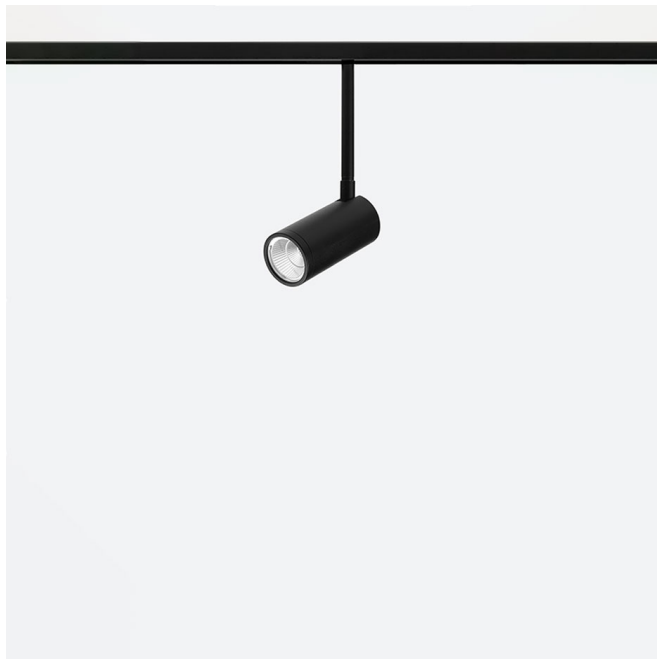

Newton Track 48V

Design officinadiarchitettura&design

Code

U6345

Description

Pole-mounted projector for 48V track with aluminum body and COB LED source, reflector with different apertures: 24°, 38° and 58°

Year of production

2019

Typology

ceiling

Material

aluminium

Light Emission

live