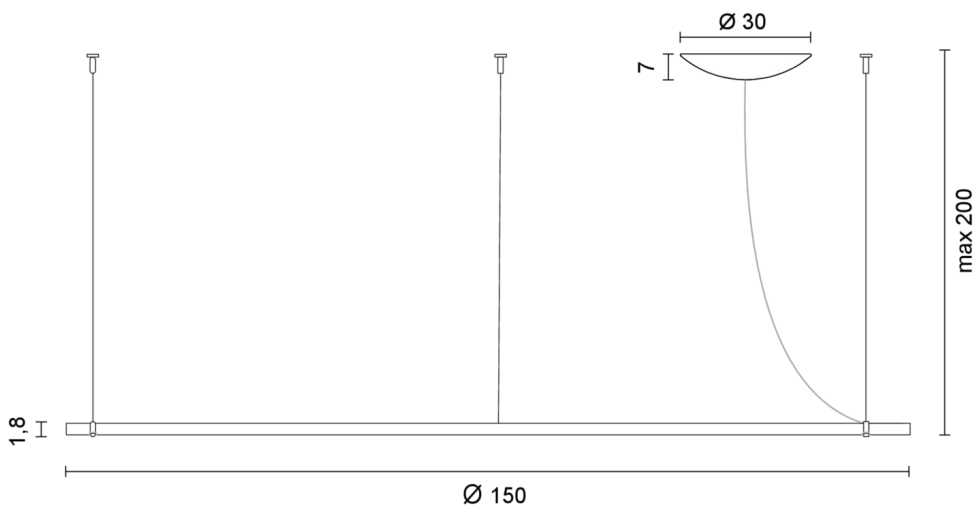

Code **1564**

Description Pendant lamp

Year of production 2017

Typology suspension,

Material aluminum/polycarbonate

Light Emission *widespread*

IP grade 20

Allimentation 24Vdc

Finishes

- **.01** White
- **.02** Black
- **.85** Painted silver
- **.86** Painted gold
- **.87** Painted copper
- **.88** Bronze painted

Light source

- **/W** 81W 10170lm 24V 4000K CRI>90
- **/WW** 81W 9090lm 24V 3000K CRI>90
- **/XW** 81W 8505lm 24V 2700k CRI>90

Net weight 2,50 kg

250 cm