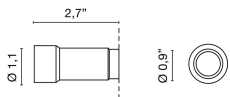

Slat adapter for DOT

0208

0,01 lb

Plastic back case

0215

0,00 lb

Kit: box + perforated plaster

0212

0,00 lb