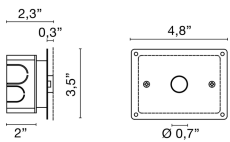

led direct current driver 350mA

0128

0,00 lb