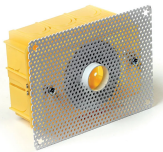

led direct current driver 350mA

0128

0,00 lb