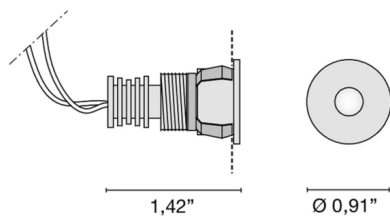

Code	6320
Description	Recessed micro spotlight (IP40) direct light with round aluminum body.
Year of production	2007
Typology	recessed ceiling wall,
Material	aluminium
Light Emission	<i>live</i>
IP grade	IP40
Allimentation	350mA - 2,9Vdc
Finishes	.01 White .32 Satin nickel
Light source	/W 1W 158lm 4000K /WW 1W 150lm 3000K /XW 1W 143lm 2700k
Net weight	0,04 lb
	7,87 inch
	0,79 inch