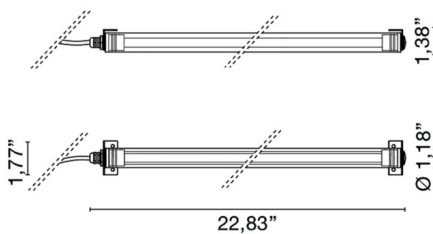

Code	<b>4536</b>
Description	IP67 adjustable light bar for wall and ceiling applications, with diffused light made of transparent coextruded anti-UV methacrylate, AISI 316L stainless steel terminals and neoprene cable.
Year of production	2013
Typology	wall ceiling
Material	methacrylate/INOX AISI 316L
Light Emission	<i>widespread</i>
IP grade	67
Allimentation	24Vdc
Finishes	<b>.33</b> Brushed steel
Light source	<b>/W</b> 7.5W 920lm 24V 4000K CRI>90 <b>/WW</b> 7.5W 825lm 24V 3000K CRI>90 <b>/XW</b> 7.5W 780lm 24V 2700k CRI>90
Net weight	1,10 lb
	39,37 inch