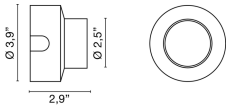

Pear shaped formwork

0232

0,00 lb

led direct current driver 500mA

0127

0,00 lb