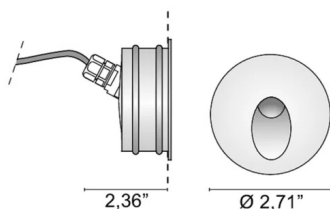

Code	6387
Description	Outdoor recessed spotlight (IP 55) with asymmetrical light in anodized or white painted aluminum with reinforced outdoor finish and neoprene cable
Year of production	2011
Typology	wall recess,
Material	aluminium
Light Emission	<i>live</i>
IP grade	IP55
Allimentation	500mA - 2,9Vdc
Finishes	.01 White .45 Anodized aluminum
Light source	/W 1.5W 221lm 4000K /WW 1.5W 210lm 3000K /XW 1.5W 199lm 2700k
Net weight	0,53 lb
	11,81 inch
	2,36 inch