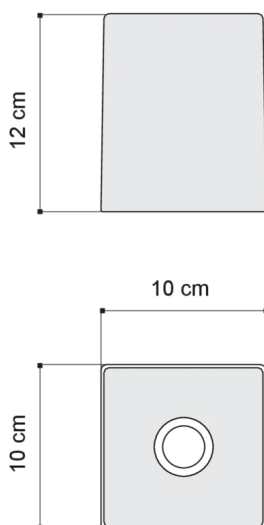

Code **5185**

Description	Ceiling lamp
Year of production	2007
Typology	ceiling,
Material	glass
Light Emission	<i>live</i>
IP grade	20
Allimentation	220-240V 50/60Hz
Finishes	.57  White Glass
Light source	
Net weight	0,80 kg

Dimensioni del diffusore - Diffuser dimensions

Schema di fissaggio. Outline for fitting.

Dimensioni - Dimensions