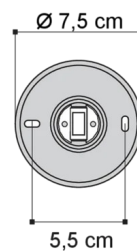

Code **5185**

Description	Ceiling lamp
Year of production	2007
Typology	ceiling,
Material	glass
Light Emission	<i>live</i>
IP grade	20
Allimentation	220-240V 50/60Hz
Finishes	.57  White Glass
Light source	
Net weight	0,80 kg

Dimensioni del diffusore - Diffuser dimensions

Schema di fissaggio. Outline for fitting.

Dimensioni - Dimensions