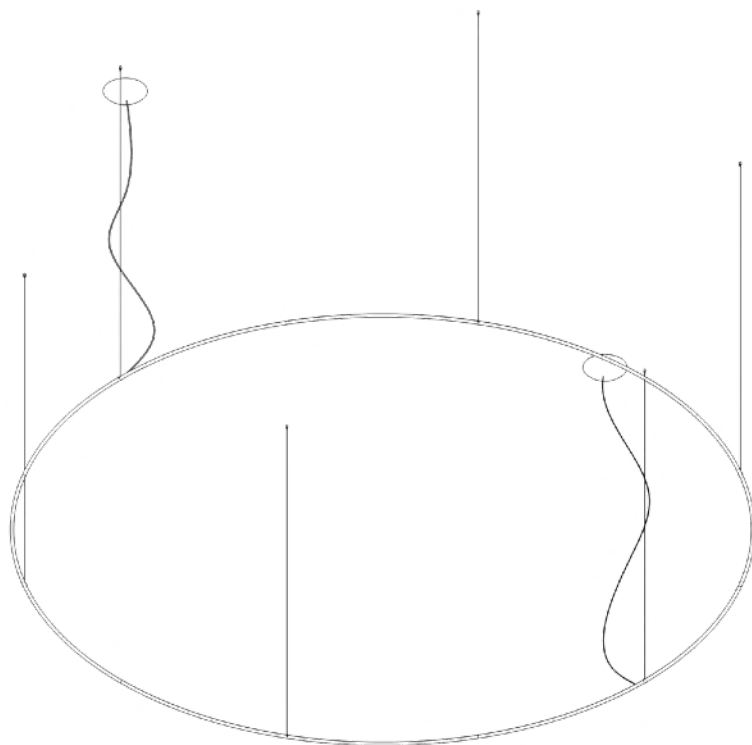

tech
dimensions/light

1578

LANCIA MEGA - suspension

1578
Ø 400cm

/W-LED	125W	17280lm	4000K	CRI>90
/WW-LED	125W	16320lm	3000K	CRI>90
/XW-LED	125W	15360lm	2700K	CRI>90

dimmmability dimmable upon request

marks

- supplied in 6 sectors to be joined during installation
- LED source (9,6W/mt) and driver included

LEDUCE