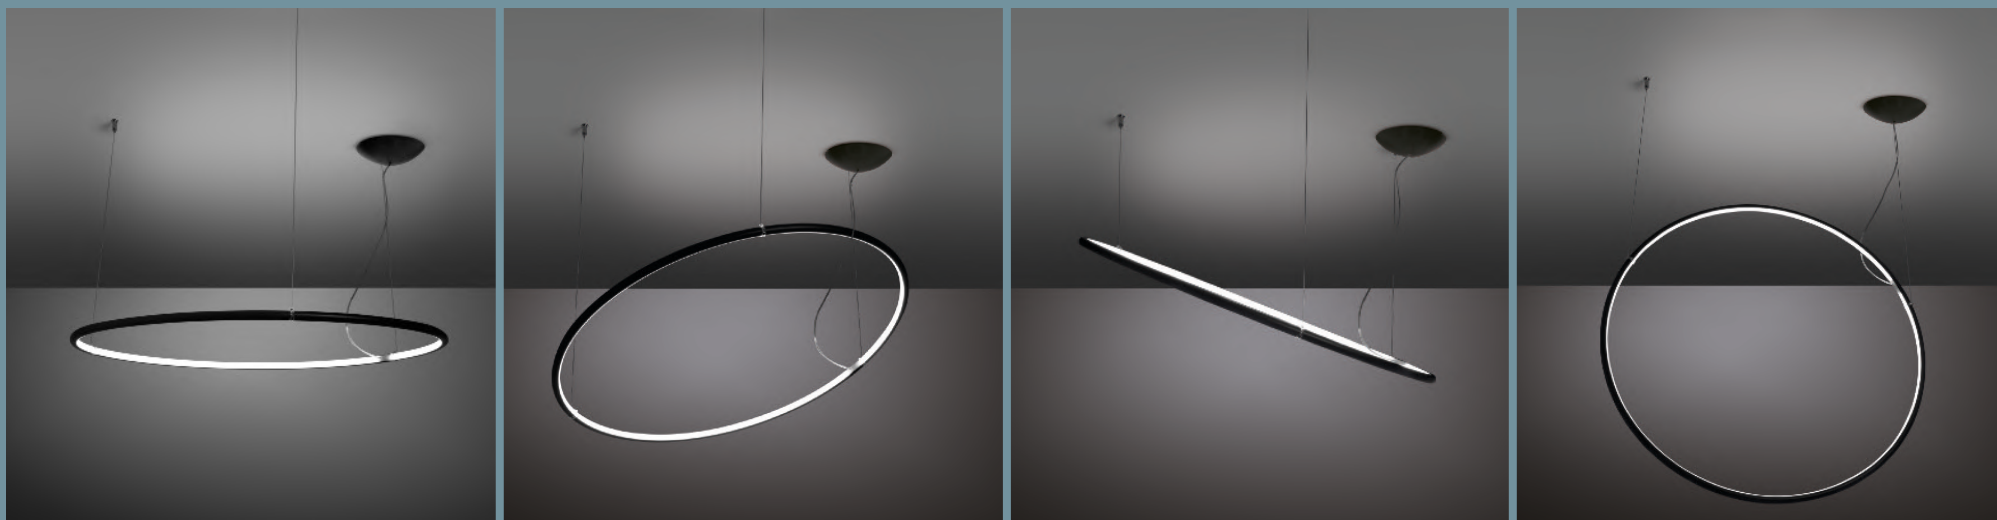

SUSPENSION

LANCIA TONDA

LANCIA TONDA SYSTEM

LANCIA TONDA CAVO

EGOLUCE