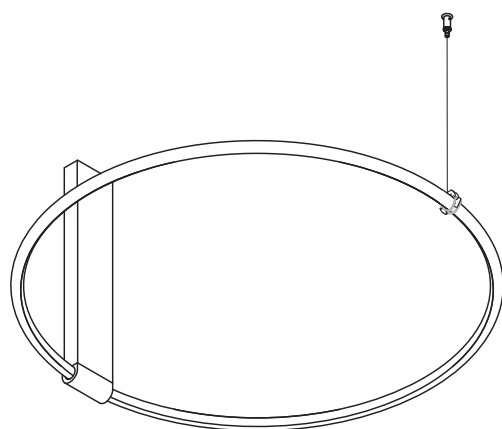

tech
dimensions/light

5605

LANCIA TONDA - ceiling

5605

5605
Ø 100cm

/W-LED	54W	6780lm	4000K	CRI>90
/WW-LED	54W	6060lm	3000K	CRI>90
/XW-LED	54W	5670lm	2700K	CRI>90

dimmiability dimmable upon request

marks

- same finish for the complete frame
- LED source and driver included
- plate for coupled installation (0995):
  Ø 9,6 cm
  h. 0,3 cm

01 white	02 black	85 paint silver	86 paint gold	87 paint copper	88 paint bronze

LEDVANCE