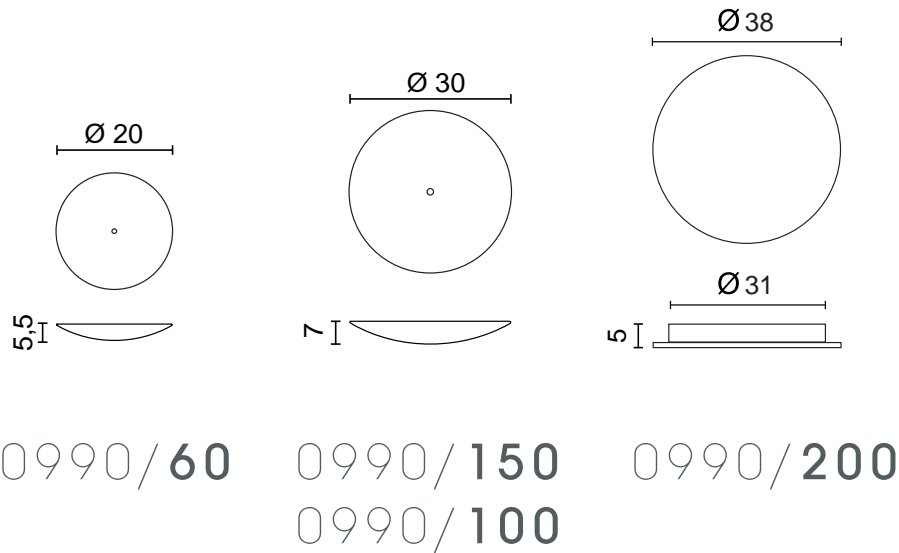

tech

dimensions/light

0990/60 0990/100 0990/150 0990/200 ceiling roses for suspension systems 24V

0990/60	ceiling rose with driver 60W	PUSH /P	1...10 V /N	
0990/100	ceiling rose with driver 100W	PUSH /P	1...10 V /N	DALI /D
0990/150	ceiling rose with driver 150W	PUSH /P	1...10 V /N	DALI /D
0990/200	ceiling rose with driver 200W	PUSH /P	1...10 V /N	DALI /D

01
white

02
black

25 gold
satin

31
chrome

85 paint
silver

86 paint
gold

87 paint
copper

88 paint
bronze