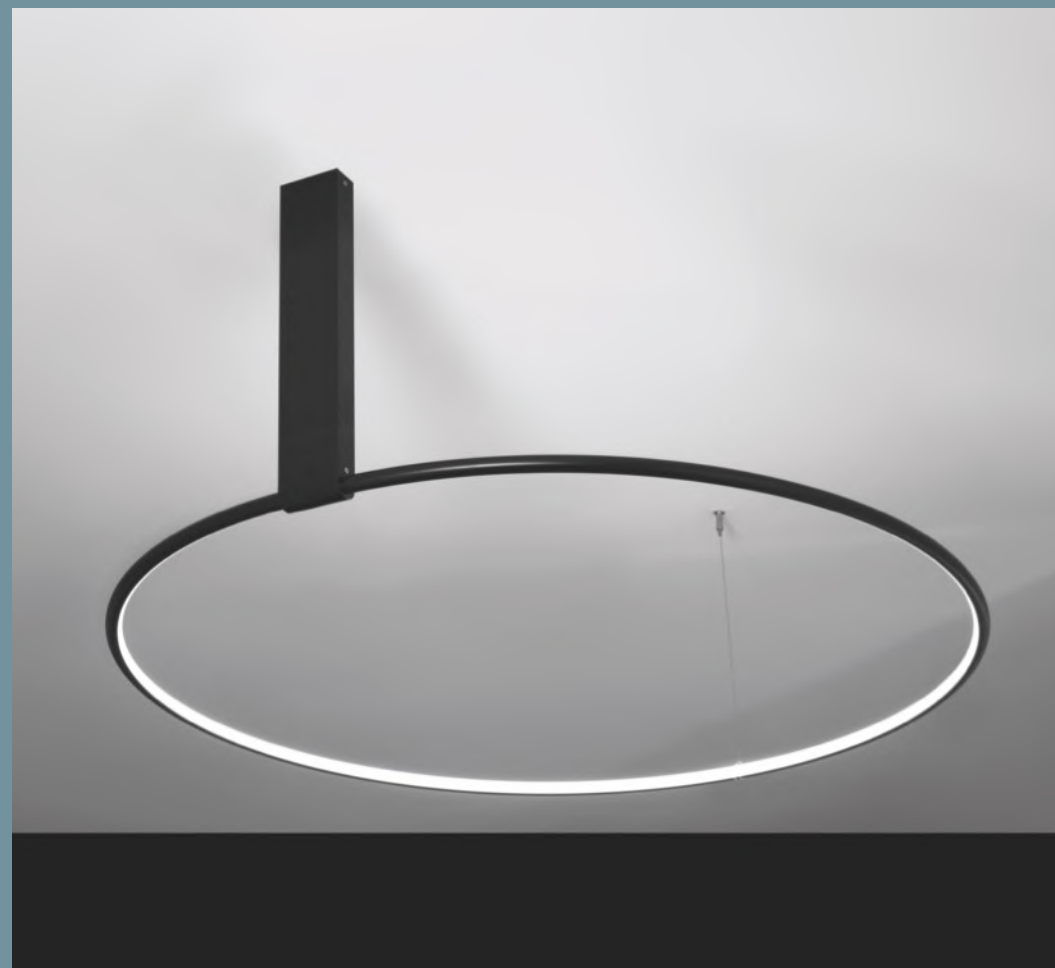

# CEILING/WALL

## LANCIA TONDA

EGOLUCE

*tonda*

---

5602

5603

5604

5605

01  
CEILING

**EGOLUCE**

tech  
dimensions/light

5602 5603 5604  
LANCIA TONDA - ceiling

5602/5603/5604

- same finish for the complete frame
- LED source and driver included
- plate for coupled installation (0995):  
 $\varnothing$  9,6 cm  
 h. 0,3 cm