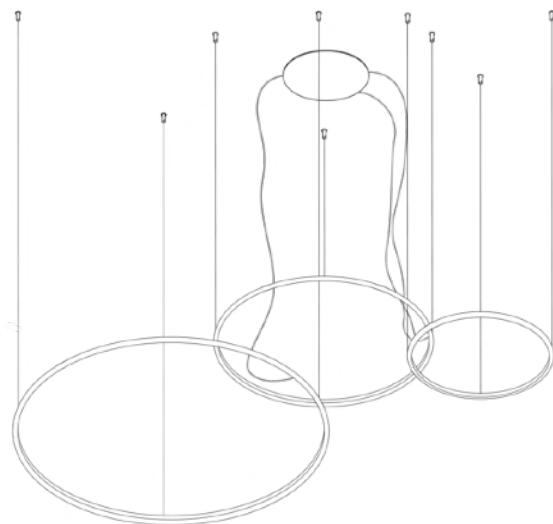

tech
dimensions/light

A1566 A1562 A1563 A1564
LANCIA TONDA SYSTEM - *suspension*

A1566/A1562/A1563/A1564

Single lamp cable kit (0991/A)

- 3 steel cables 2mt
- 3 elements for cable fixing
- 3 suspension clips

3 lamps cable kit (0991/B)

- 3 steel cables 4mt
- 1 displacement element for cable fixing
- 3 suspension clips

ESOLUCE