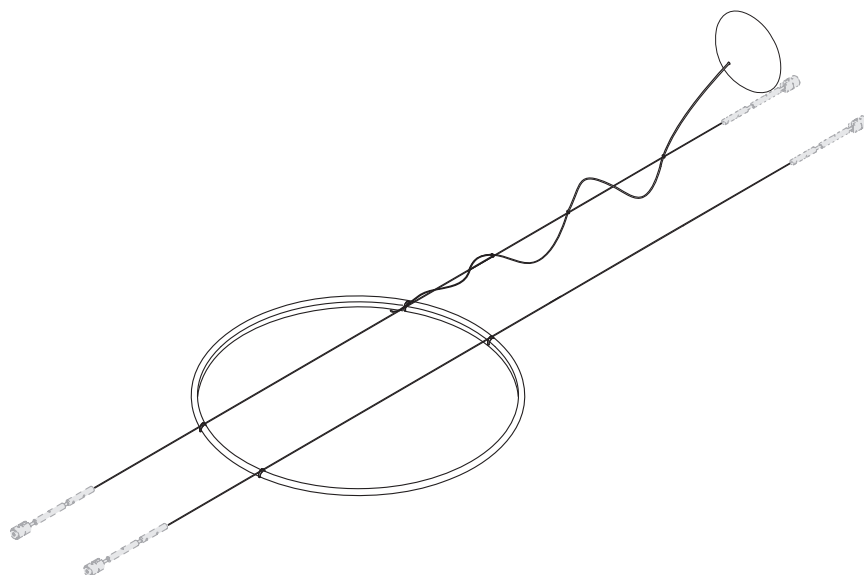

tech
dimensions/light

1171 1172 1173
LANCIA TONDA CAVO - suspension

1171/1172/1173

1171 Ø 35cm	/W-LED 18W 2260lm 4000K CRI>90 /WW-LED 18W 2020lm 3000K CRI>90 /XW-LED 18W 1890lm 2700K CRI>90
1172 Ø 50cm	/W-LED 27W 3390lm 4000K CRI>90 /WW-LED 27W 3030lm 3000K CRI>90 /XW-LED 27W 2835lm 2700K CRI>90
1173 Ø 70cm	/W-LED 37,5W 4746lm 4000K CRI>90 /WW-LED 37,5W 4242lm 3000K CRI>90 /XW-LED 37,5W 3969lm 2700K CRI>90
dimmiability	dimmiabile upon request
marks	

- with coaxial cable 5,5mt
- LED source (18W/mt) and ceiling rose with driver included
- 4 chromed brass tensors with 2 steel cables 6mt (0970)
- 4 chromed brass tensors with 2 steel cables 10mt (0970/10)

01
white

02
black

25 satin
gold

31
chrome

LEDUCE