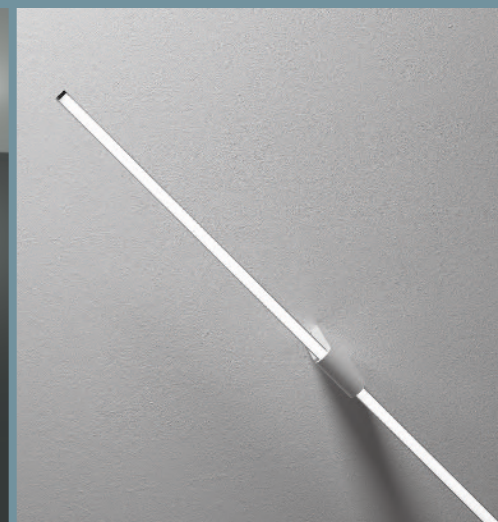

CEILING/WALL

LANCIA LINEARE

EGOLUCE