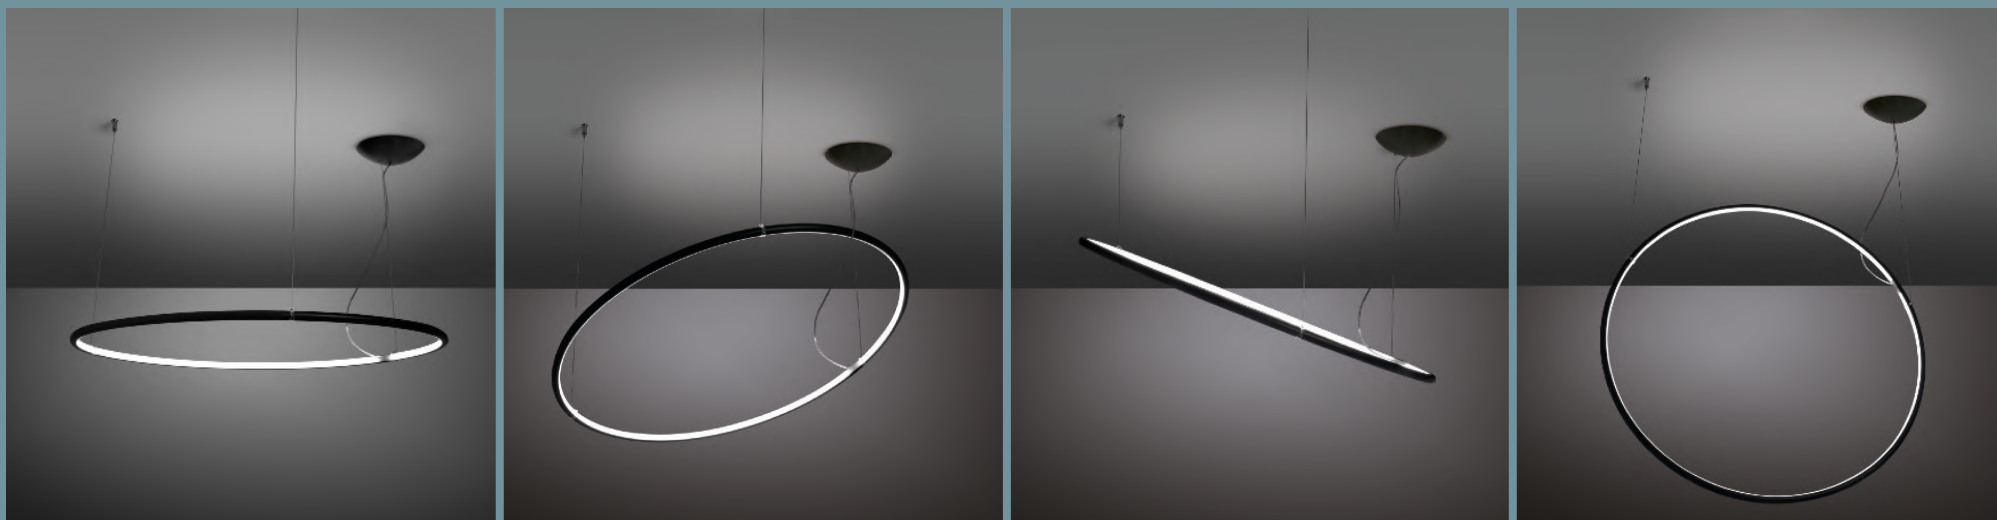

SUSPENSION

LANCIA TONDA

LANCIA TONDA SYSTEM

EGOLUCE