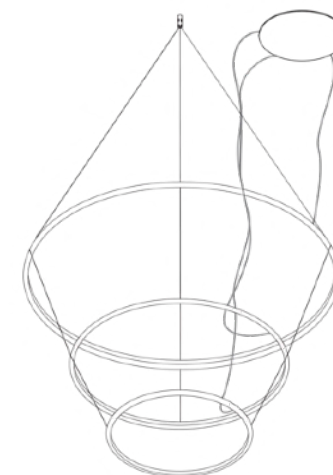

tech
dimensions/light

A1566 A1562 A1563 A1564
LANCIA TONDA SYSTEM - *suspension*

A1566/A1562/A1563/A1564

Single lamp cable kit (0991/A)

- 3 steel cables 2mt
- 3 elements for cable fixing
- 3 suspension clips

3 lamps cable kit (0991/B)

- 3 steel cables 4mt
- 1 displacement element for cable fixing
- 3 suspension clips

ESOLUCE