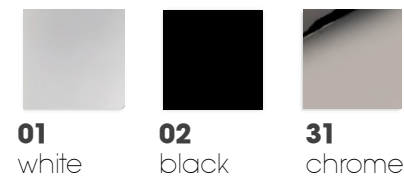

tech

dimensions/light

5567 5568 LANCIA - ceiling

5567/5568

5567 L. 60cm	/W-LED	9W	1130lm	4000K	CRI>90
	/WW-LED	9W	1010lm	3000K	CRI>90
	/XW-LED	9W	945lm	2700K	CRI>90
5568 L. 110cm	/W-LED	18W	2260lm	4000K	CRI>90
	/WW-LED	18W	2020lm	3000K	CRI>90
	/XW-LED	18W	1890lm	2700K	CRI>90
dimmiability	dimmiabile upon request				
marks					

- LED source and driver included
- not adjustable

LEDUCE