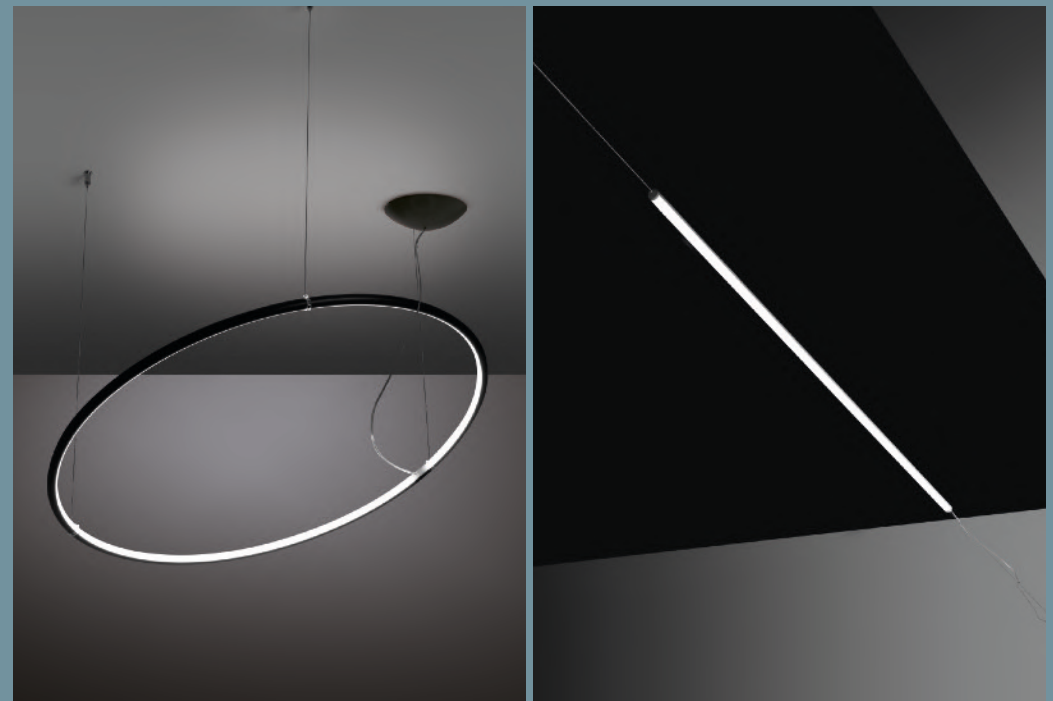

# LANCIA family

The lamp with its simple and essential design provide a **continuous and uniform light** while respecting the highest **visual comfort**.

The **elegant line** gives it a look that is well suited to any type of environment, from classic to modern interiors.