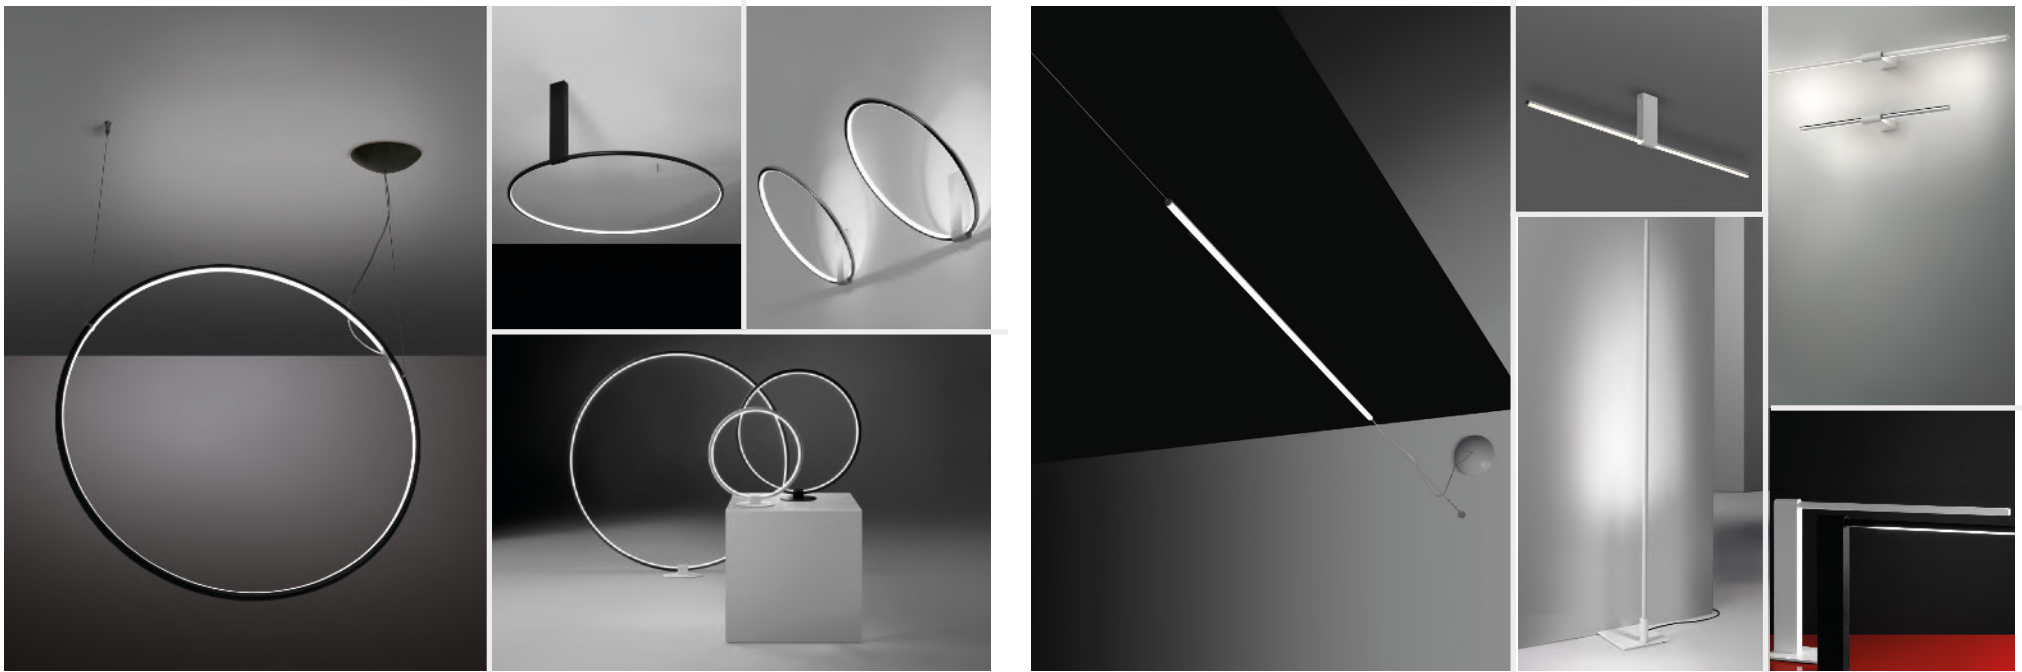

# LANCIA family

The lamp with its simple and essential design provide a **continuous and uniform light** while respecting the highest **visual comfort**.

The **elegant line** gives it a look that is well suited to any type of environment, from classic to modern interiors.

**EGOLUCE**

two  
design solutions

LINEARE

TONDA

ESONLINE

five  
typologies

Suspension • Ceiling • Wall • Floor • Table • System

LINEARE

TONDA

System • Suspension • Ceiling • Wall • Floor • Table

EGOLUCE