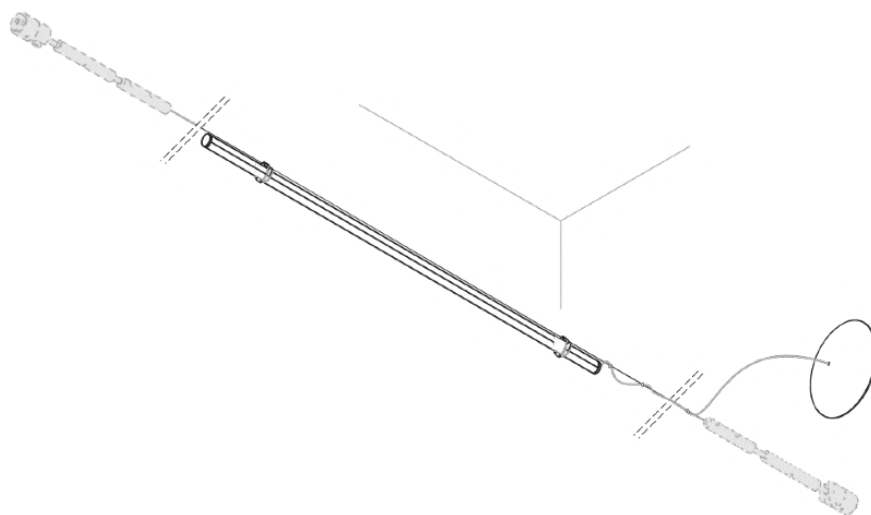

tech
dimensions/light

1565

LANCIA CAVO - suspension

1165

L. 100cm	/W-LED	18W	2260lm	4000K	CRI>90
	/WW-LED	18W	2020lm	3000K	CRI>90
	/XW-LED	18W	1890lm	2700K	CRI>90
L. 150cm	/W-LED	27W	3390lm	4000K	CRI>90
	/WW-LED	27W	3030lm	3000K	CRI>90
	/XW-LED	27W	2835lm	2700K	CRI>90
L. 200cm	/W-LED	36W	4520lm	4000K	CRI>90
	/WW-LED	36W	4040lm	3000K	CRI>90
	/XW-LED	36W	3780lm	2700K	CRI>90
L. 300cm	/W-LED	54W	6780lm	4000K	CRI>90
	/WW-LED	54W	6060lm	3000K	CRI>90
	/XW-LED	54W	5670lm	2700K	CRI>90
dimmiability	dimmiabile upon request				
marks					

- LED source (18W/mt) and ceiling rose with driver included
- tensors with 2 steel cable 6mt (0965)
- tensors with 2 steel cable 10mt (0965/10)

01
white

02
black

85 paint
silver

86 paint
gold

87 paint
copper

88 paint
bronze

LEDUCE