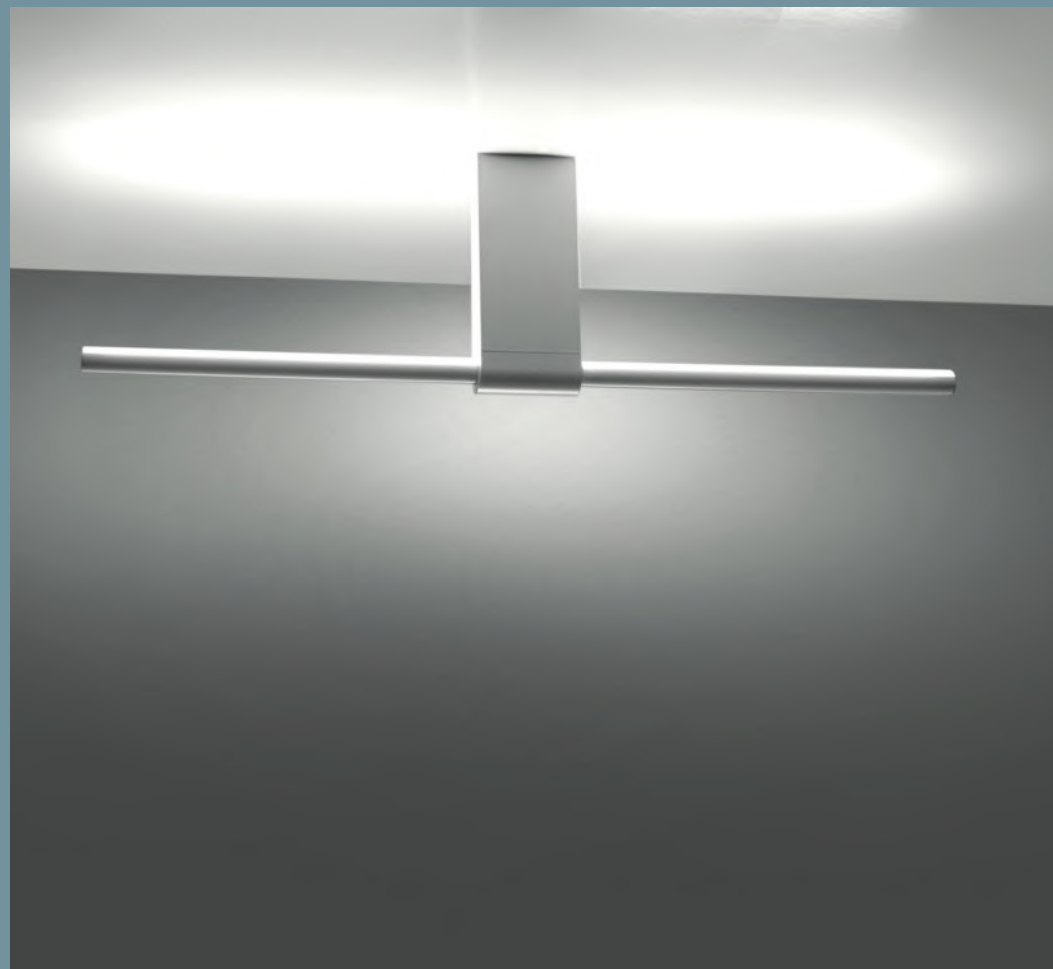

# CEILING/WALL

*LANCIA LINEARE*

**EGOLUCE**

*lineare*

---

5567

5568

01  
CEILING