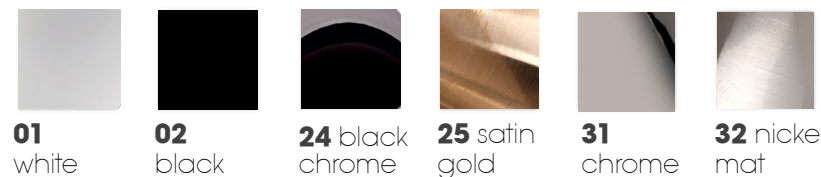

tech
dimensions/light

4570
LANCIA - wall

4570

4570 L. 134cm	/W-LED	22,5W	2825lm	4000K	CRI>90
	/WW-LED	22,5W	2525lm	3000K	CRI>90
	/XW-LED	22,5W	2362lm	2700K	CRI>90
dimmbability	dimmbable upon request				
marks					

- same finish for the complete frame
- LED source and driver included

LED LANCIA