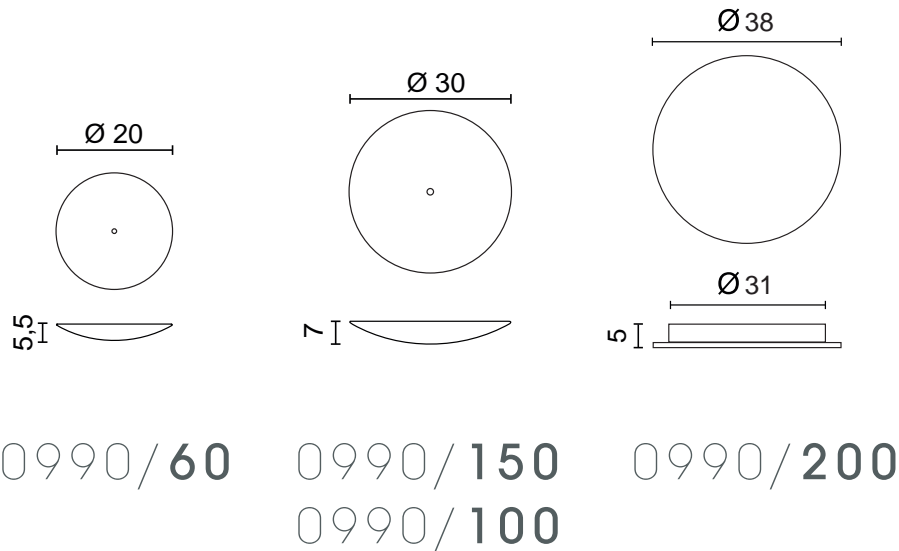

tech

dimensions/light

0990/60 0990/100 0990/150 0990/200 ceiling roses for suspension systems 24V

0990/60	ceiling rose with driver 60W	PUSH /P	1...10 V /N	
0990/100	ceiling rose with driver 100W	PUSH /P	1...10 V /N	DALI /D
0990/150	ceiling rose with driver 150W	PUSH /P	1...10 V /N	DALI /D
0990/200	ceiling rose with driver 200W	PUSH /P	1...10 V /N	DALI /D

01
white

02
black

25 gold
satin

31
chrome

85 paint
silver

86 paint
gold

87 paint
copper

88 paint
bronze