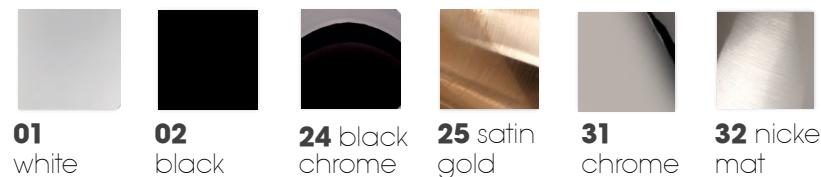

tech

dimensions/light

4569

LANCIA - wall

4569

4569
L. 99cm

/W-LED	16,5W	2072lm	4000K	CRI>90
/WW-LED	16,5W	1852lm	3000K	CRI>90
/XW-LED	16,5W	1732lm	2700K	CRI>90

dimmiability dimmable upon request

marks

- same finish for the complete frame
- LED source and driver included