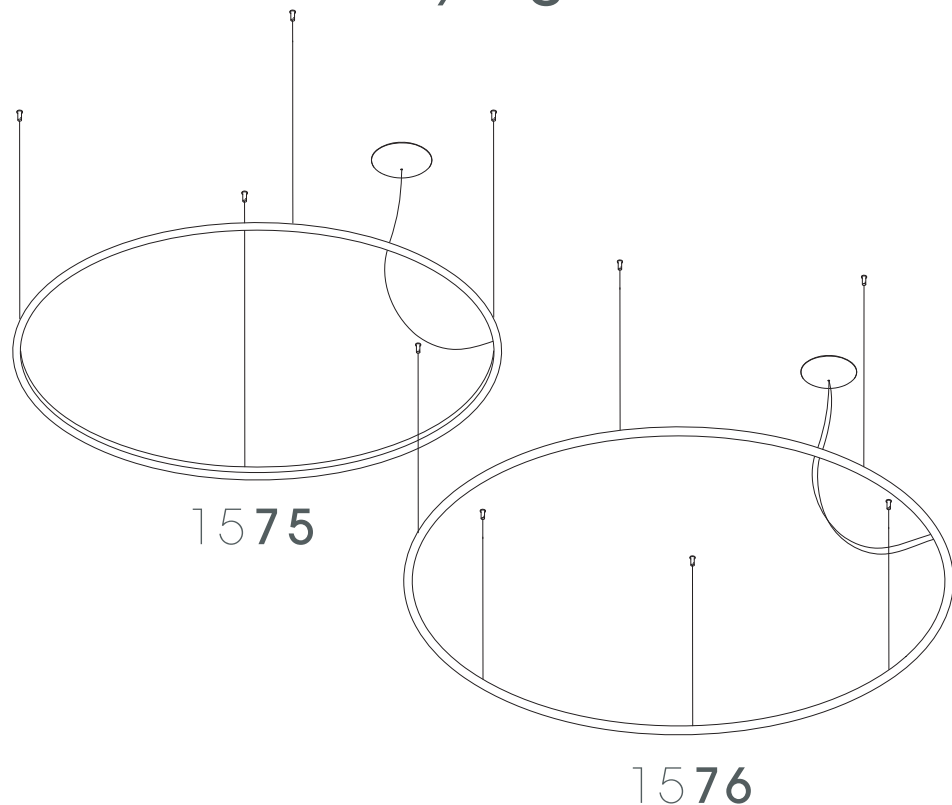

tech
dimensions/light

1575 1576
LANCIA TONDA XL/XXL - suspension

1575 Ø 200cm	/W-LED 67W 7560lm 4000K CRI>90 /WW-LED 67W 7140lm 3000K CRI>90 /XW-LED 67W 6720lm 2700K CRI>90
1576 Ø 300cm	/W-LED 96W 10800lm 4000K CRI>90 /WW-LED 96W 10120lm 3000K CRI>90 /XW-LED 96W 9600lm 2700K CRI>90
dimmiability	dimmiable upon request
marks	

- supplied in 4 sectors to be joined during installation
- LED source (9,6W/mt) and driver included

LEDUCE