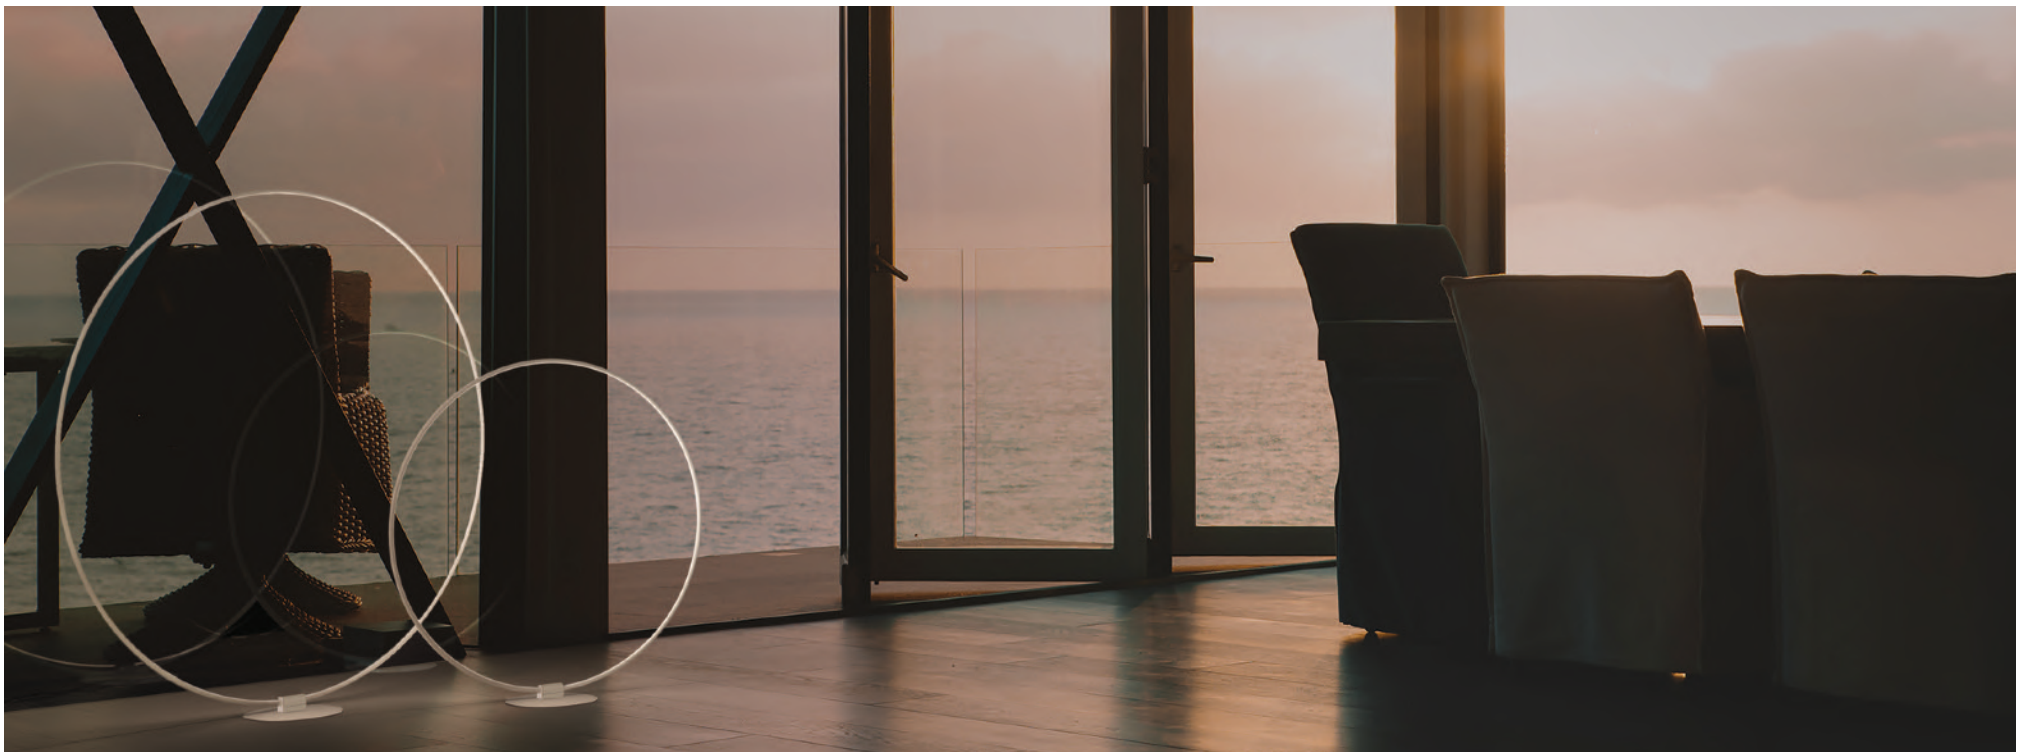

technical

light control

Dali • Casambi • Triac • 1-10V/ Push

LEDVANCE