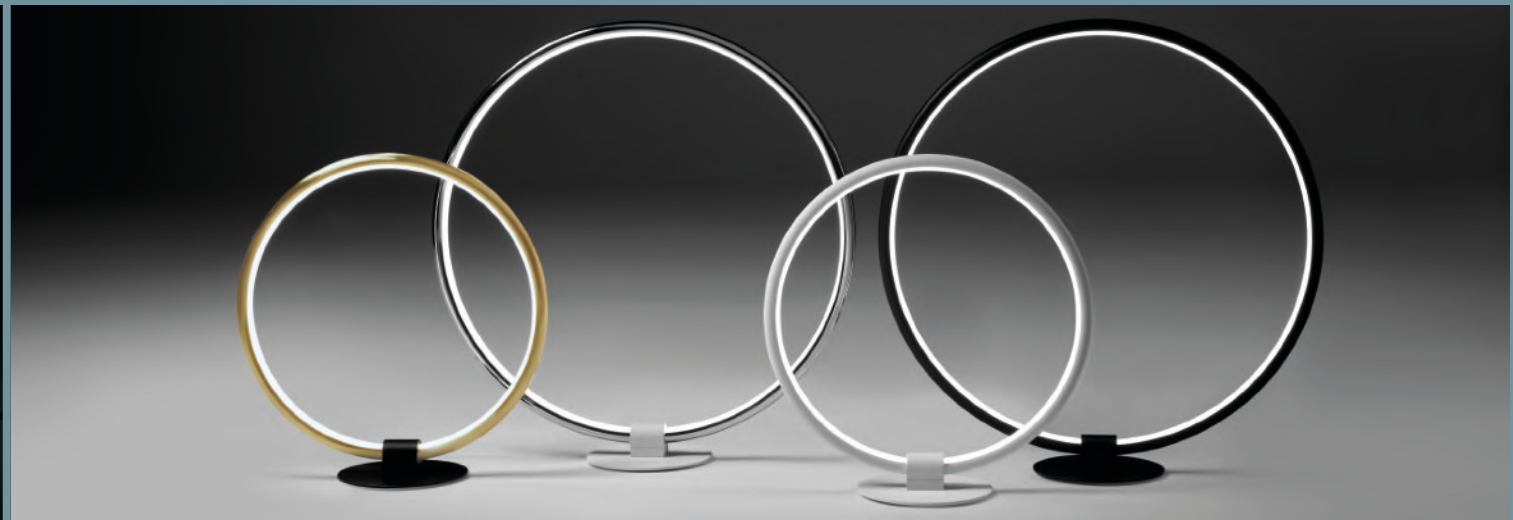

FLOOR/TABLE

LANCIA TONDA

EGOLUCE