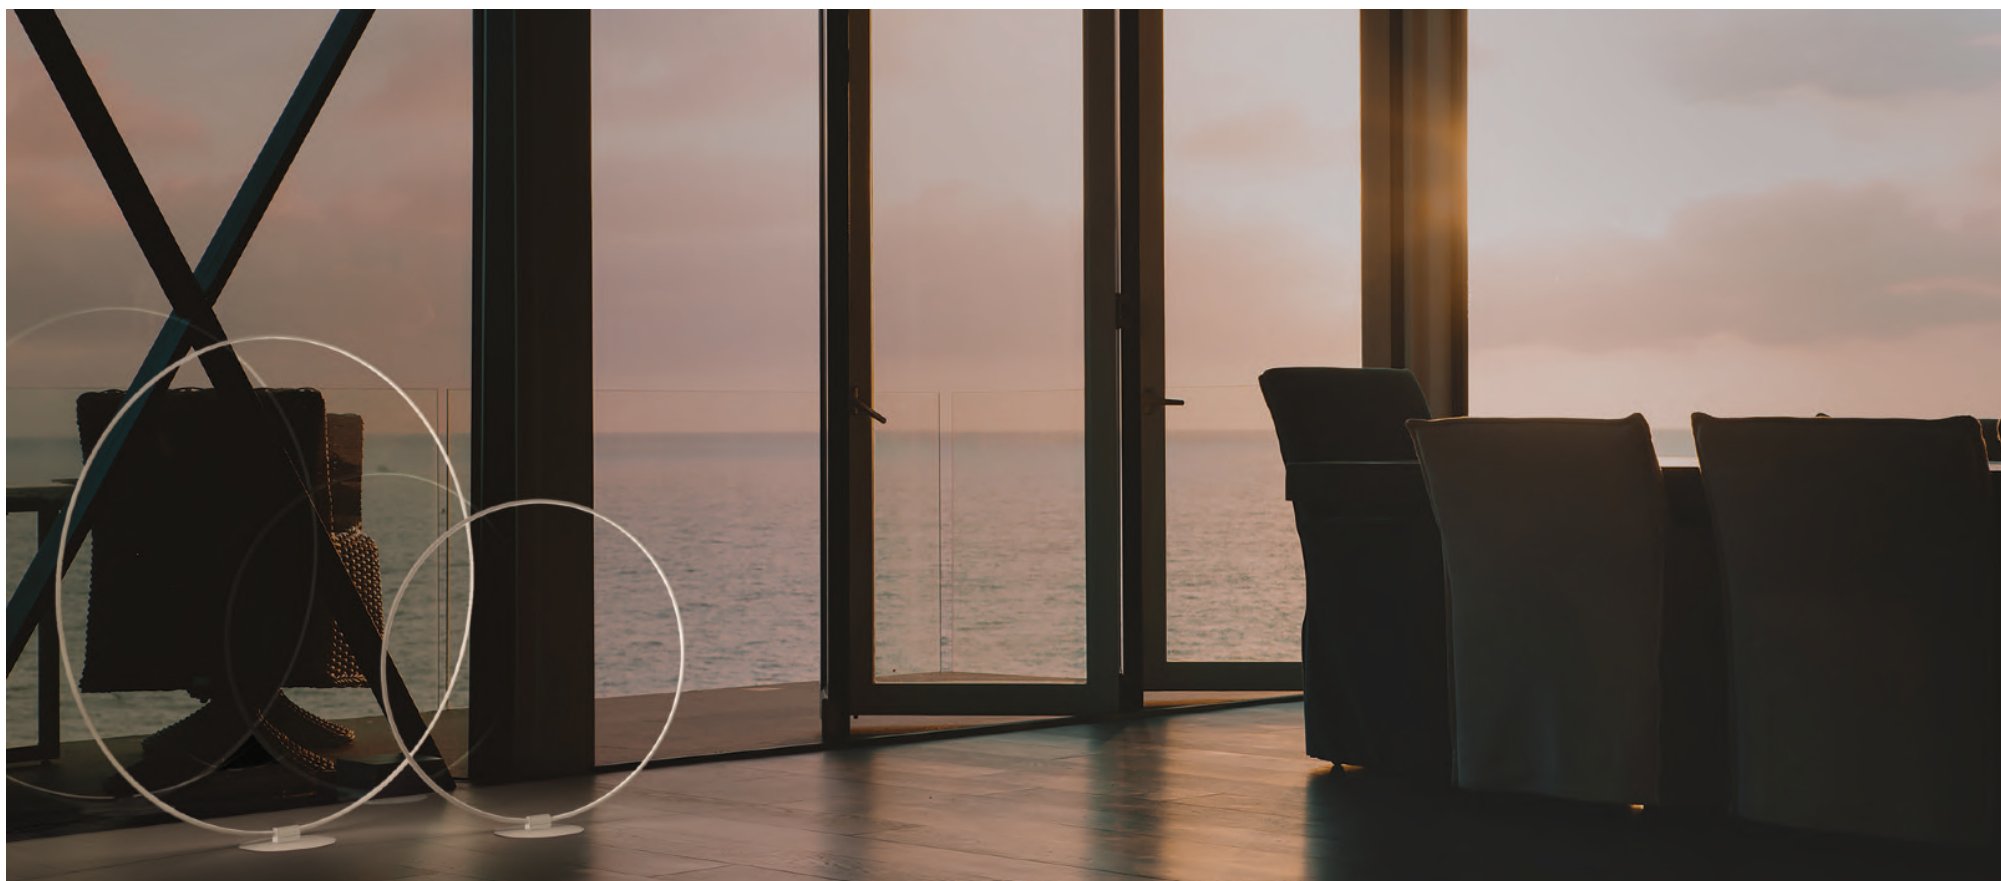

where
residential

3513 3514 3515
LANCIA TONDA - *floor*

ESOLUCE