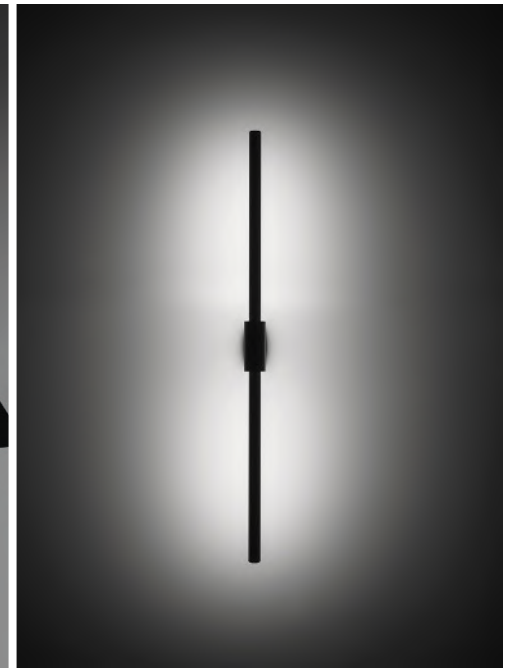

two
design solutions

LINEARE

TONDA

ESONLINE