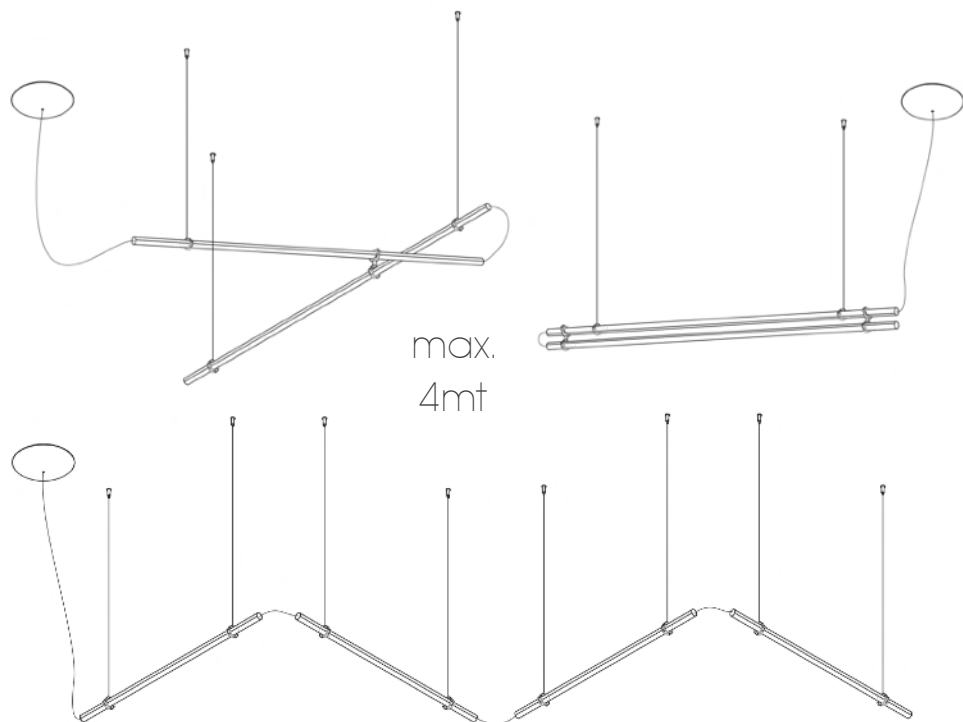

tech
dimensions/light

1670 1671
MULTI LANCIA SYSTEM - suspension

1670 2x200cm	/W-LED	72W	9040lm	4000K	CRI>90
	/WW-LED	72W	8080lm	3000K	CRI>90
	/XW-LED	72W	7560lm	2700K	CRI>90
1671 4x100cm	/W-LED	72W	9040lm	4000K	CRI>90
	/WW-LED	72W	8080lm	3000K	CRI>90
	/XW-LED	72W	7560lm	2700K	CRI>90
dimmiability	dimmable upon request				
marks					

- LED source (18W/mt) and driver included
- without ceiling rose/driver
- with coaxial cable
- fixing kit supplied with the lamp

- fixing kit between lamps (0092)

- ceiling fixing clip (0093)

LEDUCE