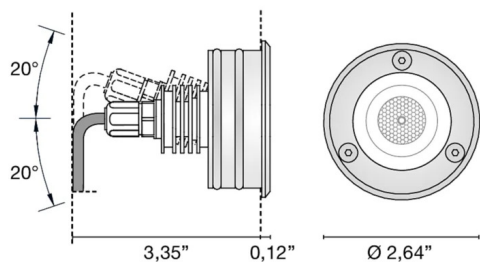

Net weight

0,49 lb

11,81 inch

2,36 inch

ACCESSORIES

Zeppelin orientabile

Design officinadiarchitettura&design

Kit draining junction box + IP connector Kit draining junction box + IP connector Kit: Zeppelin Maxi drainage formwork + IP connector

0230

0,00 lb

Wall formwork Wall plastic Box Pear shaped formwork

0232

0,00 lb

Spring for ZEPPELIN ADJUSTABLE

0238

0,10 lb