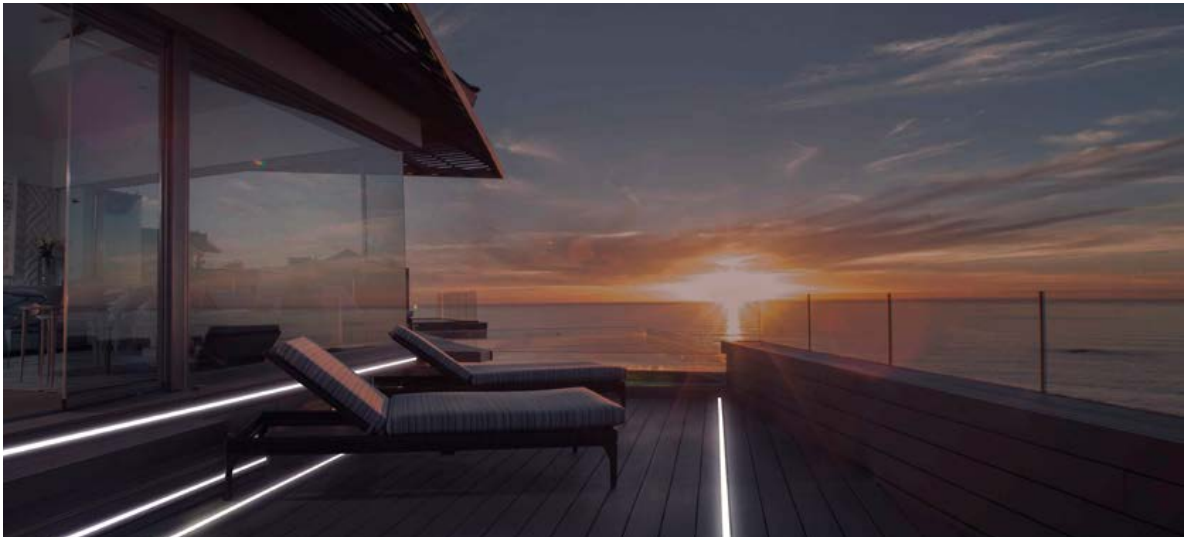

SPOOK

ECOLUCE

TECH sheet →