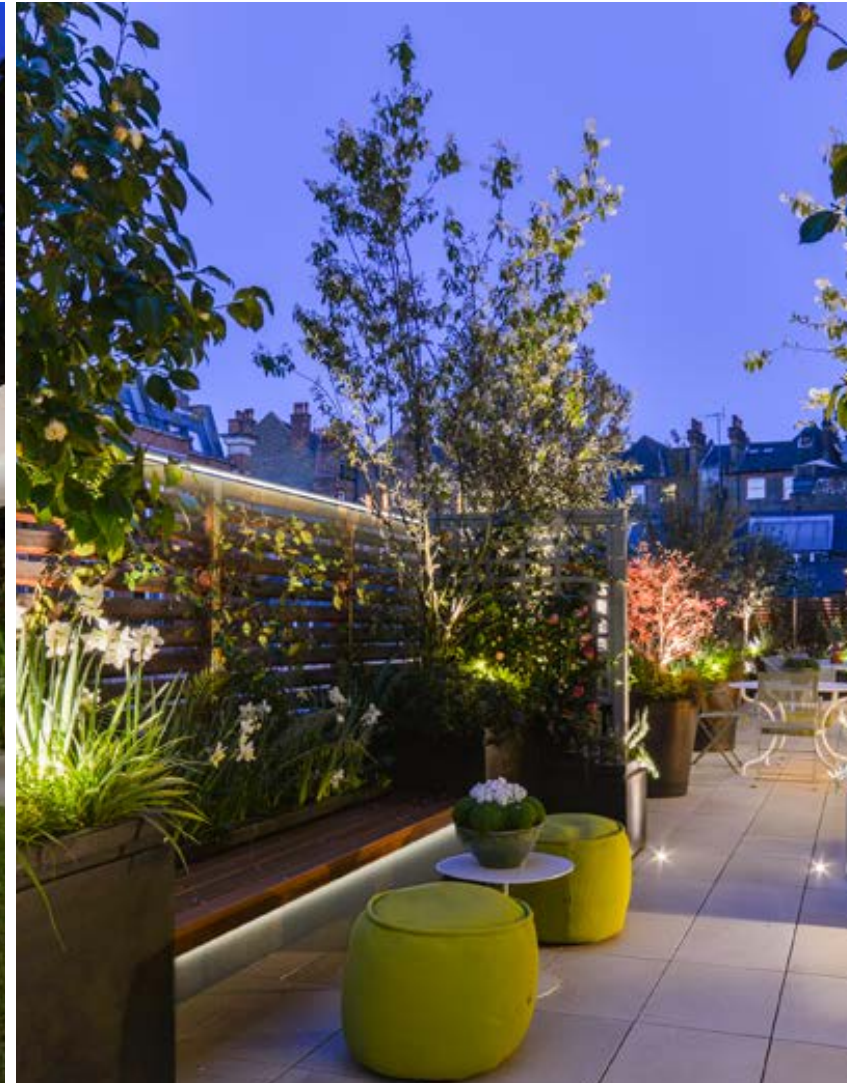

TECH sheet →

ECOLUCE