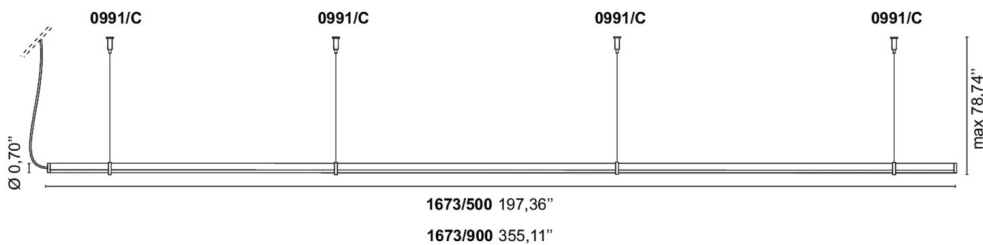

Lancia No Limits

Design Lux Studio

Code	U1673
Description	"Limitless" linear suspension lighting system that enables continuous lines of light up to 9 meters to be created from a single power point.
Year of production	2022
Typology	suspension, system,
Material	aluminum/polycarbonate
Light Emission	<i>widespread</i>
IP grade	IP40
Allimentation	24Vdc
Finishes	.01 White .02 Black
Light source	/W 60W 9200lm 24V 4000K CRI>90 /WW 60W 8250lm 24V 3000K CRI>90 /XW 60W 7800lm 24V 2700k CRI>90
Net weight	9,26 lb
	98,43 inch

ELEMENTI DI SISTEMA

20cm diameter rosette complete with 60W driver

U0990/60

1,32 lb

- .01 White
- .02 Black
- .85 Painted silver
- .86 Painted gold
- .87 Painted copper
- .88 Bronze painted

30cm diameter rosette complete with 99W driver

U0990/100

2,87 lb

- .01 White
- .02 Black
- .85 Painted silver
- .86 Painted gold
- .87 Painted copper
- .88 Bronze painted

38cm diameter rosette complete with 198W driver

U0990/200

4,41 lb

- .01 White
- .02 Black
- .85 Painted silver
- .86 Painted gold
- .87 Painted copper
- .88 Bronze painted