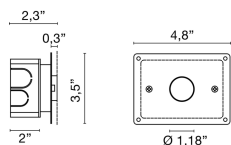

led direct current driver 500mA

0127

0,00 lb