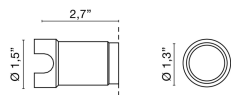

Plastic Plastic Box Plastic back case

0216

0,00 lb

Kit: box + perforated plaster Kit: box + perforated plaster
Kit: box + perforated plaster

0213

0,00 lb