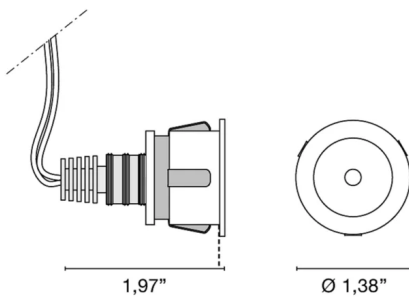

Code	6363
Description	Recessed micro spotlight with matte white painted aluminum body and anodized aluminum heat sink.
Year of production	2008
Typology	recessed ceiling wall
Material	aluminium
Light Emission	<i>live</i>
IP grade	40
Allimentation	500mA - 2,9Vdc
Finishes	.01 White
Light source	/W 1.5W 221lm 4000K /WW 1.5W 210lm 3000K /XW 1.5W 199lm 2700k
Net weight	0,09 lb
	7,87 inch
	1,18 inch