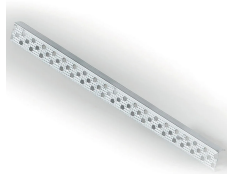

Code	<b>6656</b>
Typology	recessed ceiling wall,
IP grade	40
Allimentation	24Vdc
Finishes	<b>.01</b> White
Light source	<b>/W</b> 27W 24V 4000K <b>/WW</b> 27W 24V 3000K <b>/XW</b> 27W 24V 2700k
Net weight	1,50 kg

## ELEMENTI DI SISTEMA

Optional corner profile to facilitate installation in plasterboard **0242/100** 0,10 kg

Optional corner profile to facilitate installation in plasterboard **0242/300** 0,30 kg

Optional corner profile to facilitate installation in plasterboard **0242/200** 0,20 kg