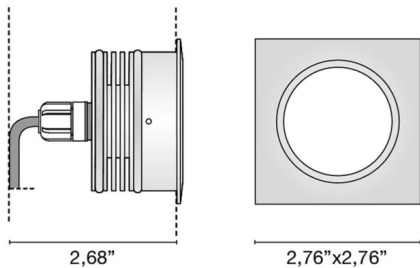

Zeppelin Maxi

Design ABS Studio

Code	6383
Description	IP67 walkable recessed spotlight with diffused light with AISI 316L stainless steel flange, aluminum heat sink, frosted glass screen and 30cm neoprene cable.
Year of production	2011
Typology	recessed ceiling wall, floor,
Material	INOX AISI 316L
Light Emission	<i>live</i>
IP grade	IP67
Allimentation	350mA - 8,7V
Finishes	.33 Brushed steel
Light source	/W max 3x1W 453lm 4000K CRI>90 /WW max 3x1W 429lm 3000K CRI>90 /XW max 3x1W 405lm 2700k CRI>90
Net weight	0,77 lb
	11,81 inch
	2,36 inch

ACCESSORIES

Zeppelin Maxi

Design ABS Studio

Kit: Zeppelin Maxi drainage formwork + IP connector

0230

0,00 lb

Pear shaped formwork

0232