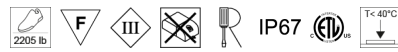

Zeppelin Maxi

Design ABS Studio

Code	6383
Description	IP67 walkable recessed spotlight with diffused light with AISI 316L stainless steel flange, aluminum heat sink, frosted glass screen and 30cm neoprene cable.
Year of production	2011
Typology	recessed ceiling wall, floor,
Material	INOX AISI 316L
Light Emission	<i>live</i>
IP grade	IP67
Allimentation	350mA - 8,7V
Finishes	.33 Brushed steel
Light source	/W max 3x1W 453lm 4000K CRI>90 /WW max 3x1W 429lm 3000K CRI>90 /XW max 3x1W 405lm 2700k CRI>90
Net weight	0,77 lb
	11,81 inch
	2,36 inch