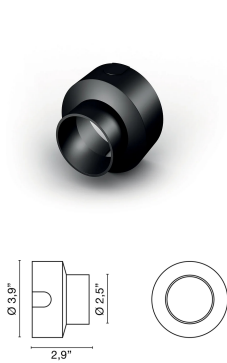

Zeppelin Maxi

Design ABS Studio

Code	6383
Description	IP67 walkable recessed spotlight with diffused light with AISI 316L stainless steel flange, aluminum heat sink, frosted glass screen and 30cm neoprene cable.
Year of production	2011
Typology	recessed ceiling wall, floor,
Material	INOX AISI 316L
Light Emission	<i>live</i>
IP grade	IP67
Allimentation	350mA - 8,7V
Finishes	.33 Brushed steel
Light source	/W max 3x1W 453lm 4000K CRI>90 /WW max 3x1W 429lm 3000K CRI>90 /XW max 3x1W 405lm 2700k CRI>90
Net weight	0,77 lb
	11,81 inch
	2,36 inch

ACCESSORIES

Zeppelin Maxi

Design ABS Studio

Kit: Zeppelin Maxi drainage formwork + IP connector

0230

0,00 lb

Pear shaped formwork

0232

0,00 lb

Spring for ZEPPELIN MAXI

0260

0,09 lb

led direct current driver 350mA

0128

0,00 lb

multipower dimmable led driver in continuous current