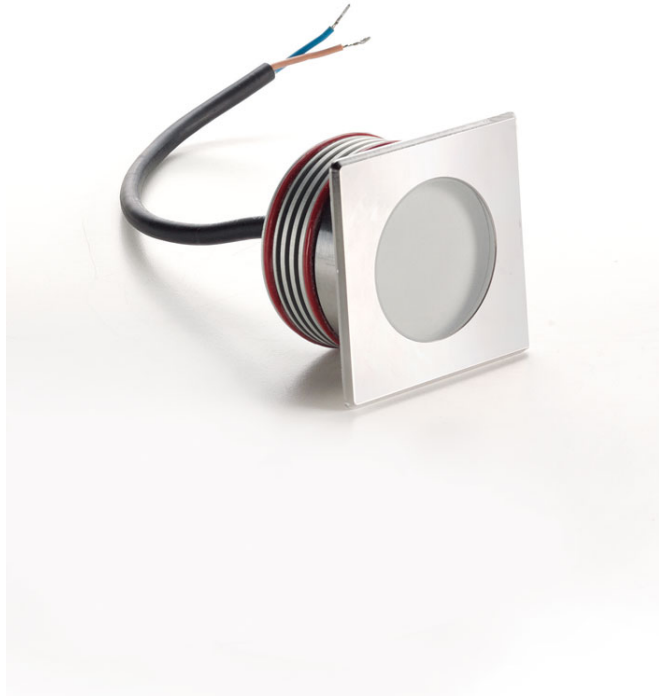

Zeppelin Maxi

Design ABS Studio

Code	6383
Description	IP67 walkable recessed spotlight with diffused light with AISI 316L stainless steel flange, aluminum heat sink, frosted glass screen and 30cm neoprene cable.
Year of production	2011
Typology	recessed ceiling wall, floor,
Material	INOX AISI 316L
Light Emission	<i>live</i>
IP grade	IP67
Allimentation	350mA - 8,7V
Finishes	.33 Brushed steel
Light source	/W max 3x1W 453lm 4000K CRI>90 /WW max 3x1W 429lm 3000K CRI>90 /XW max 3x1W 405lm 2700k CRI>90
Net weight	0,77 lb
	11,81 inch
	2,36 inch

ACCESSORIES

Zeppelin Maxi

Design ABS Studio

Kit: Zeppelin Maxi drainage formwork + IP connector

0230

0,00 lb

Pear shaped formwork

0232

0,00 lb

Spring for ZEPPELIN MAXI

0260

0,09 lb

led direct current driver 350mA

0128

0,00 lb

multipower dimmable led driver in continuous current