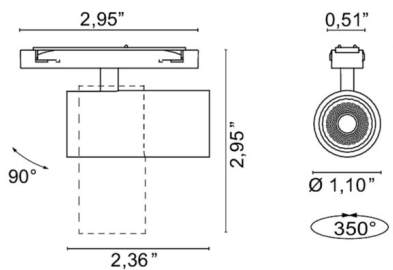

Newton Micro & Mini /Segmento Mini & Dark

Design ABS Studio

Code **6723**

Description Micro swiveling spotlight with magnetic attachment for installation on Tiny electrified 24V low-voltage track, with direct and accent light.

Year of production 2022

Typology track, system,

Material aluminium

Light Emission *live*

IP grade IP20

Allimentation 24Vdc

Finishes **.02** ■ Black

Light source **/WW** 7W 430lm 24V 3000K
/XW 7W 24V 2700k

Net weight 0,13 lb