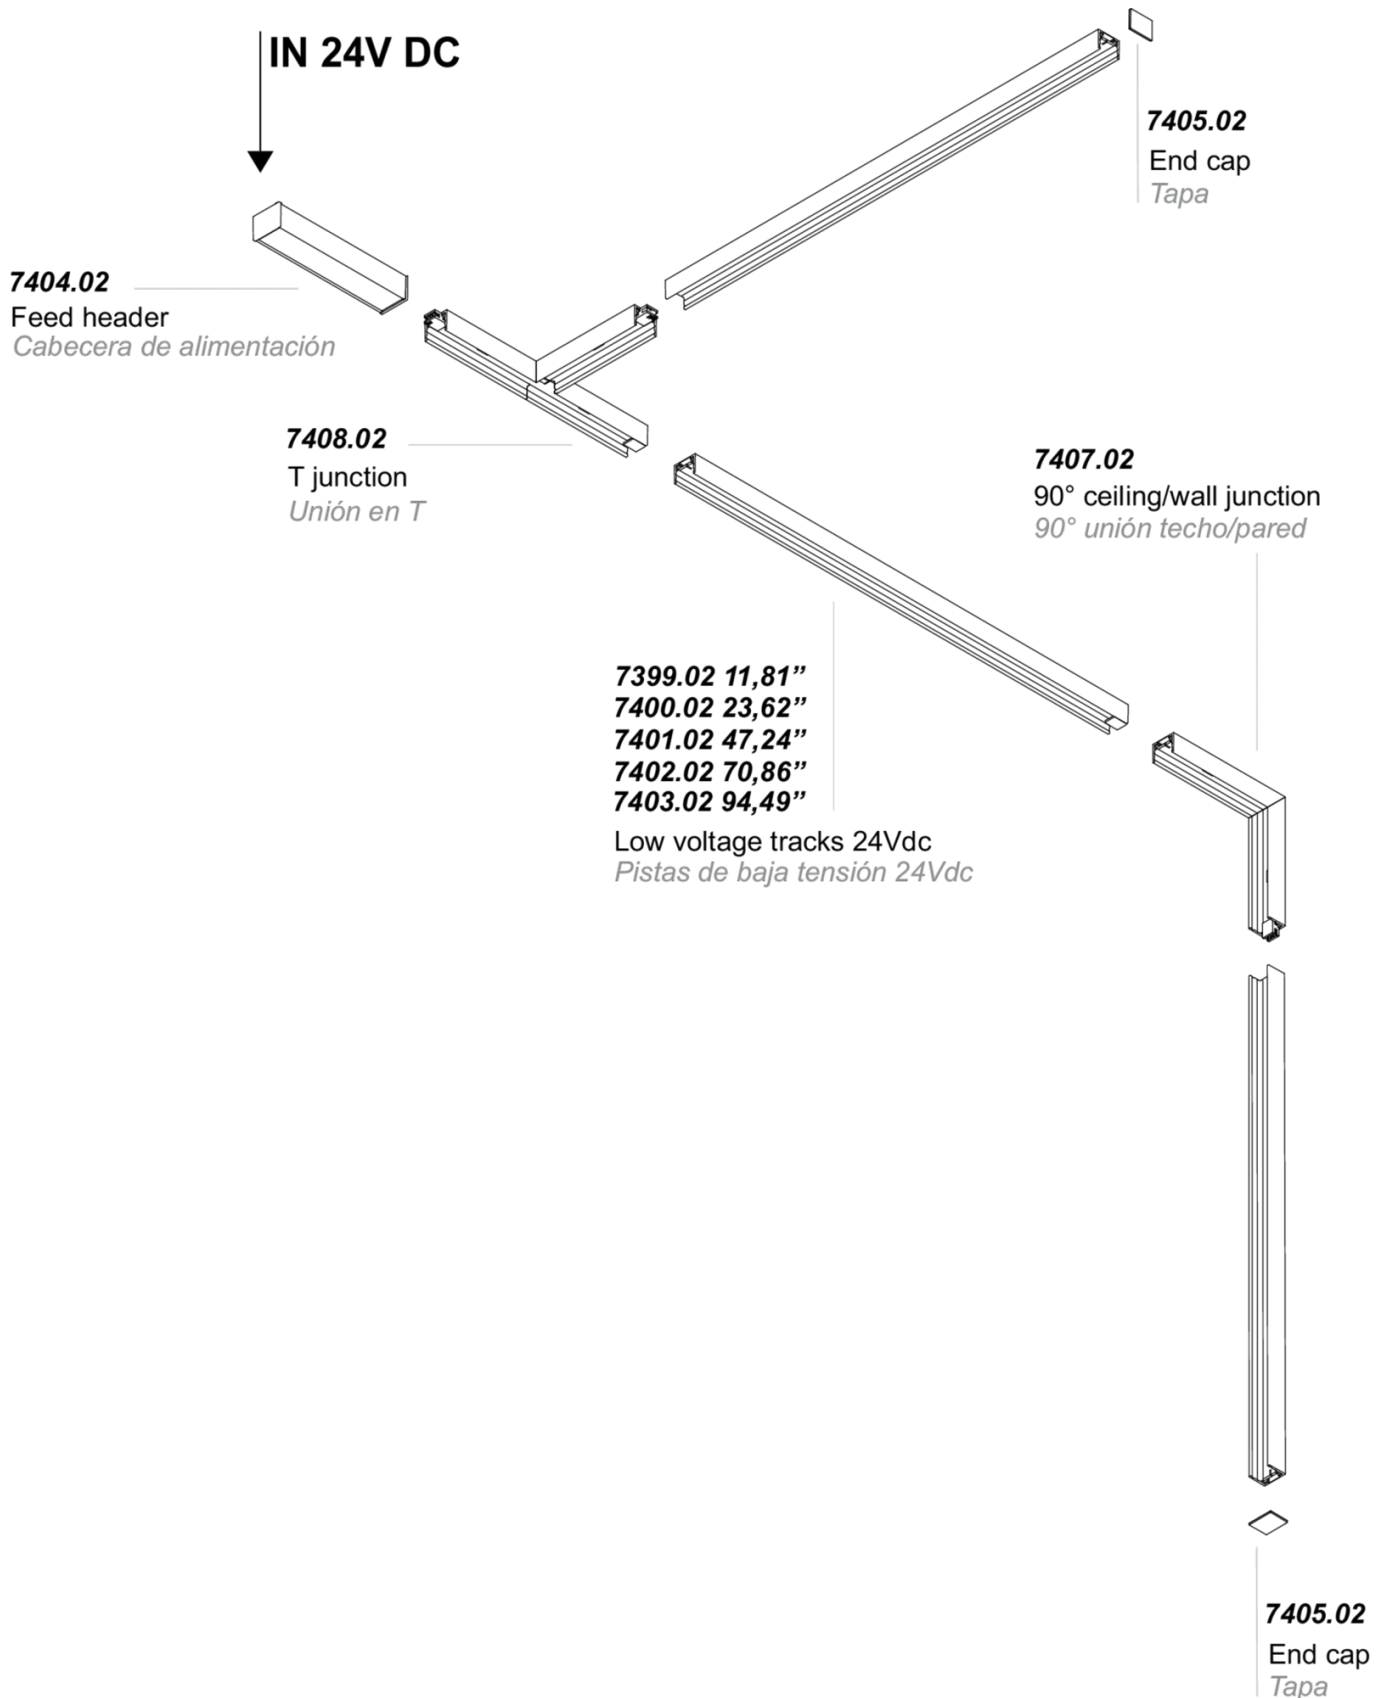

Newton Micro & Mini /Segmento Mini & Dark

Design ABS Studio

Code **6723**

Description Micro swiveling spotlight with magnetic attachment for installation on Tiny electrified 24V low-voltage track, with direct and accent light.

Year of production 2022

Typology track, system,

Material aluminium

Light Emission *live*

IP grade IP20

Allimentation 24Vdc

Finishes **.02** ■ Black

Light source **/WW** 7W 430lm 24V 3000K
/XW 7W 24V 2700k

Net weight 0,13 lb

Newton Micro & Mini /Segmento Mini & Dark

Design ABS Studio

EXAMPLE OF CONFIGURATION

Newton Micro & Mini /Segmento Mini & Dark

Design ABS Studio

ACCESSORIES

led constant voltage driver 24V 60W

U0160/24

0,00 lb

led constant voltage driver 24V 100W

U0161/24

0,00 lb