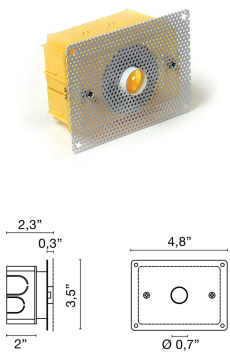

Code	6358
Typology	recessed ceiling wall,
IP grade	44
Allimentation	350mA - 2,9Vdc
Finishes	.50 Crystal
Light source	/W 1W 158lm 4000K /WW 1W 150lm 3000K /XW 1W 143lm 2700k
Net weight	0,06 kg
	2,00 cm

ACCESSORIES

Plastic Plastic Box Plastic back case

0215

0,00 kg

Kit: box + perforated plaster

0212

0,00 kg

350 mA Driver 1-6 Spot