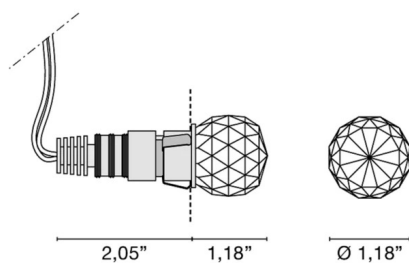

Code	6358
Typology	recessed ceiling wall,
IP grade	44
Allimentation	350mA - 2,9Vdc
Finishes	.50 Crystal
Light source	/W 1W 158lm 4000K /WW 1W 150lm 3000K /XW 1W 143lm 2700k
Net weight	0,06 kg
	2,00 cm