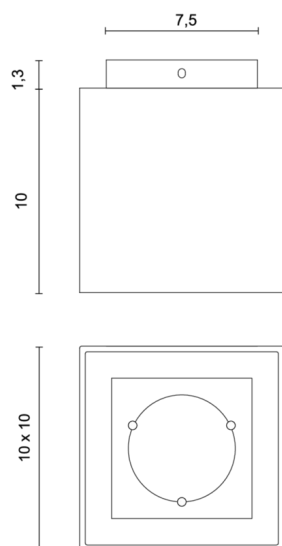

Code **5561**

Description Ceiling lamp

Year of production 2016

Typology ceiling,

Material aluminium

Light Emission *live*

IP grade 20

Allimentation 220-240V 50/60Hz

Finishes **.01** White

.02 Black

Light source **/W** 6W 966lm 230V 4000K

/WW 6W 910lm 230V 3000K

/XW 6W 873lm 230V 2700k

Net weight 0,70 kg

Dimensioni - Dimensions

Schema di fissaggio. Outline for fitting.