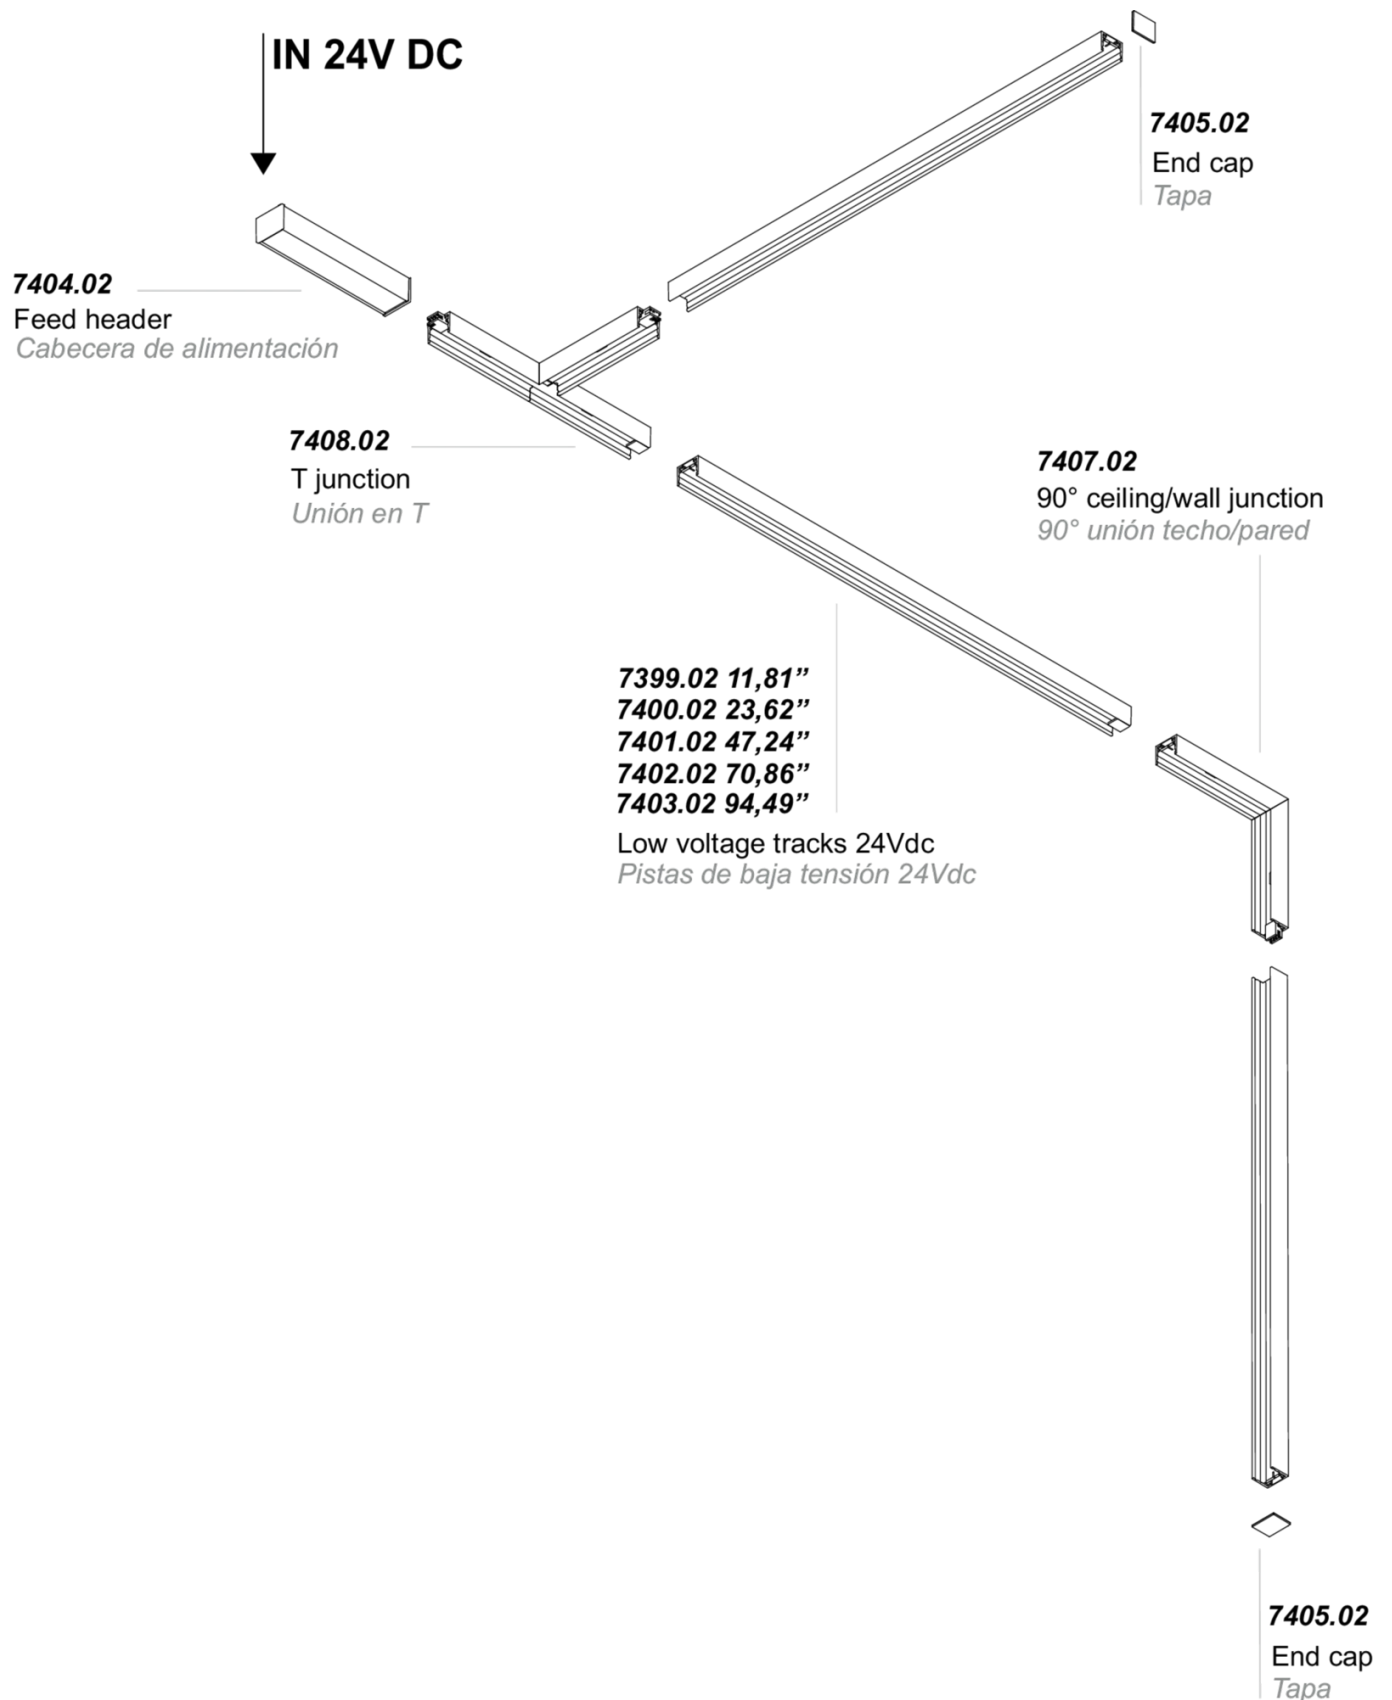

Newton Micro & Mini /Segmento Mini & Dark

Design ABS Studio

Code	6724
Description	Opal diffused light line with magnetic attachment for installation on Tiny 24V low-voltage electrified track.
Year of production	2022
Typology	track, system,
Material	methacrylate/aluminum
Light Emission	<i>live</i>
IP grade	IP20
Allimentation	24Vdc
Finishes	.02  Black
Light source	/WW 4W 290lm 24V 3000K /XW 4W 24V 2700k
Net weight	0,07 lb

Newton Micro & Mini /Segmento Mini & Dark

Design ABS Studio

EXAMPLE OF CONFIGURATION

Newton Micro & Mini /Segmento Mini & Dark

Design ABS Studio

ACCESSORIES

led constant voltage driver 24V 60W

U0160/24

0,00 lb

led constant voltage driver 24V 100W

U0161/24

0,00 lb
