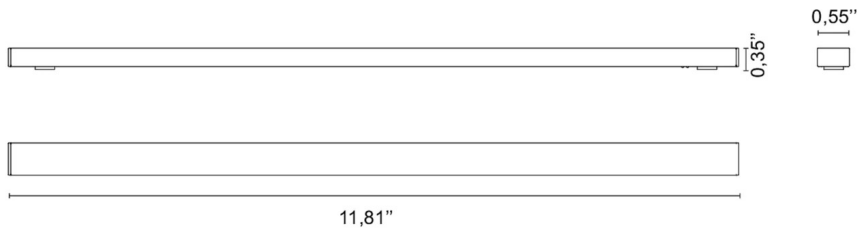

Newton Micro & Mini /Segmento Mini & Dark

Design ABS Studio

Code	6724
Description	Opal diffused light line with magnetic attachment for installation on Tiny 24V low-voltage electrified track.
Year of production	2022
Typology	track, system,
Material	methacrylate/aluminum
Light Emission	<i>live</i>
IP grade	IP20
Allimentation	24Vdc
Finishes	.02  Black
Light source	/WW 4W 290lm 24V 3000K /XW 4W 24V 2700k
Net weight	0,07 lb