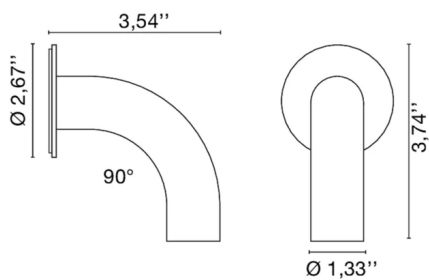

Code	4673
Description	IP65 grazing light lamp with AISI 316L stainless steel frame or painted version in 304 stainless steel
Year of production	2022
Typology	wall, ceiling, floor,
Material	STAINLESS AISI 316L/INOX 304
Light Emission	<i>live</i>
IP grade	IP65
Allimentation	500mA - 5,8Vdc
Finishes	<ul style="list-style-type: none"> .06 Green .01 White .02 Black .33 Brushed steel .34 Corten painted
Light source	<ul style="list-style-type: none"> /W 1.5W 221lm 4000K /WW 1.5W 210lm 3000K /XW 1.5W 199lm 2700k
Net weight	0,55 lb