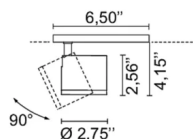

# NEWTON FLAT TRACK 48V

Design U.T. EgoLuce

Code	<b>6448</b>
Description	48V track-mounted adjustable spotlight
Year of production	2019
Typology	ceiling track
Material	aluminium
Light Emission	<i>live</i>
IP grade	20
Allimentation	48Vdc
Finishes	<b>.01</b> White <b>.02</b> Black
Light source	<b>/W</b> 8.7W 1223lm 48V 4000K CRI>90 <b>/WW</b> 8.7W 1156lm 48V 3000K CRI>90 <b>/XW</b> 8.7W 1106lm 48V 2700k CRI>90
Net weight	0,50 Kg