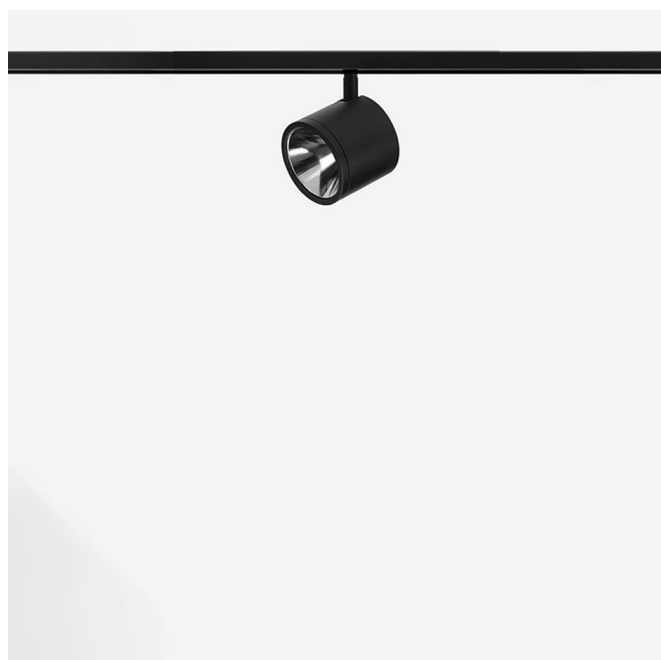

# NEWTON FLAT TRACK 48V

Design U.T. EgoLuce

Code	<b>6448</b>
Description	48V track-mounted adjustable spotlight
Year of production	2019
Typology	ceiling track
Material	aluminium
Light Emission	<i>live</i>
IP grade	20
Allimentation	48Vdc
Finishes	<b>.01</b> White <b>.02</b> Black
Light source	<b>/W</b> 8.7W 1223lm 48V 4000K CRI>90 <b>/WW</b> 8.7W 1156lm 48V 3000K CRI>90 <b>/XW</b> 8.7W 1106lm 48V 2700k CRI>90
Net weight	0,50 Kg

# NEWTON FLAT TRACK 48V

Design U.T. Egoluce

Decorative parabola Decorative dish for NEWTON FLAT

**0264**

0,10 Kg

**.01**  White

**.02**  Black