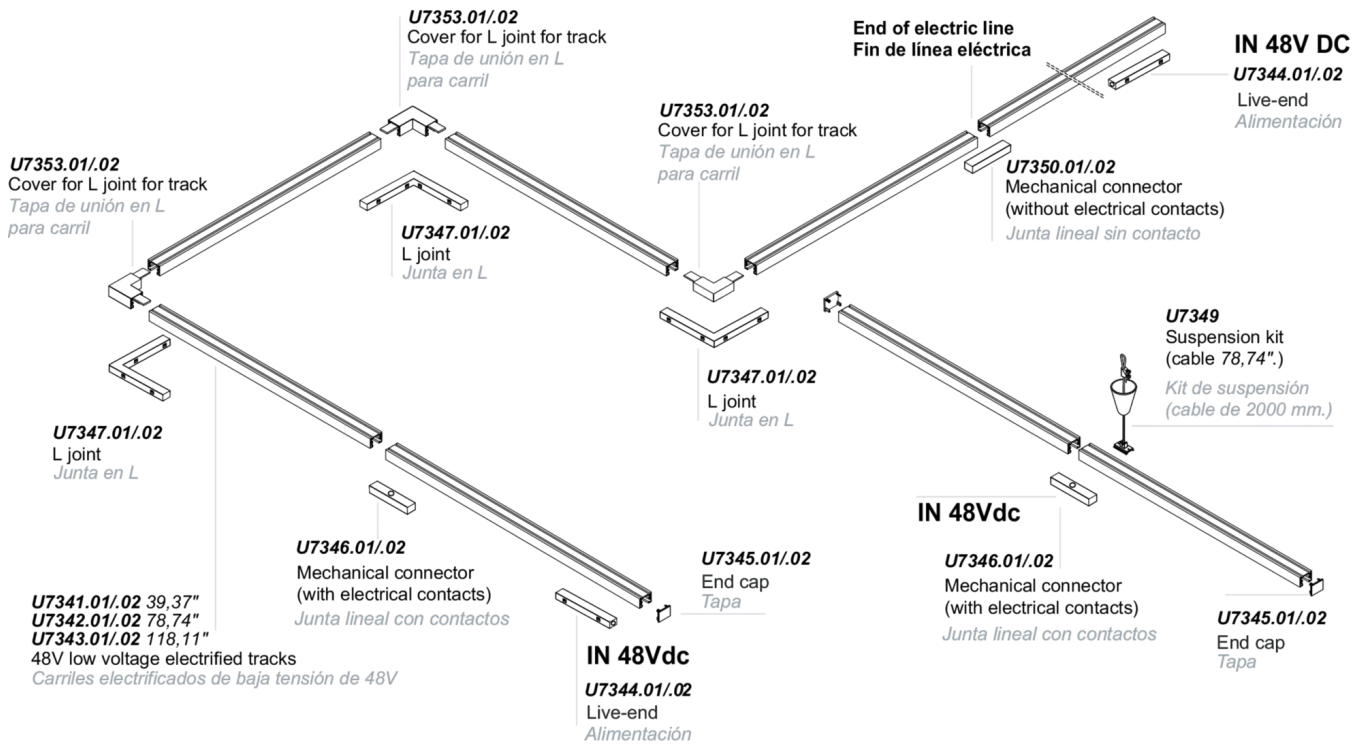

Newton Track 48V

Design ABS Studio

Code **U6343**

Description	Pole-mounted projector for 48V track with aluminum body and COB LED source, reflector with different apertures: 24°, 38° and 58°
Year of production	2019
Typology	ceiling,
Material	aluminium
Light Emission	<i>live</i>
IP grade	IP20
Allimentation	48Vdc
Finishes	.01 White .02 Black
Light source	/W 48V DC 8,9W 1353lm 48V 4000K CRI>90 /WW 48V DC 8,9W 1303lm 48V 3000K CRI>90 /XW 48V DC 8,9W 1244lm 48V 2700k CRI>90
Net weight	0,88 lb

Newton Track 48V

Design ABS Studio

EXAMPLE OF CONFIGURATION

ACCESSORIES

Lightbreak for NEWTON

0267

0,22 lb

.01 White

.02 Black

Newton Track 48V

Design ABS Studio

NEWTON anti-glare screen

0274

0,04 lb

.01  White

.02  Black