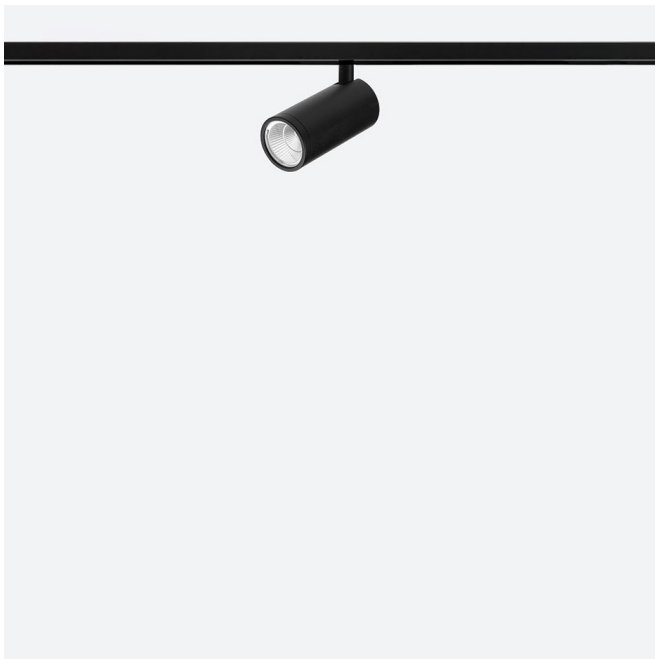

Newton Track 48V

Design ABS Studio

Code **U6343**

Description	Pole-mounted projector for 48V track with aluminum body and COB LED source, reflector with different apertures: 24°, 38° and 58°
Year of production	2019
Typology	ceiling,
Material	aluminium
Light Emission	<i>live</i>
IP grade	IP20
Allimentation	48Vdc
Finishes	.01 White .02 Black
Light source	/W 48V DC 8,9W 1353lm 48V 4000K CRI>90 /WW 48V DC 8,9W 1303lm 48V 3000K CRI>90 /XW 48V DC 8,9W 1244lm 48V 2700k CRI>90
Net weight	0,88 lb

Newton Track 48V

Design ABS Studio

EXAMPLE OF CONFIGURATION

ACCESSORIES

Lightbreak for NEWTON

0267

0,22 lb

.01 White

.02 Black

Newton Track 48V

Design ABS Studio

NEWTON anti-glare screen

0274

0,04 lb

.01  White

.02  Black