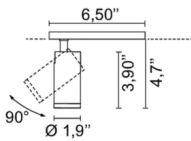

Newton Track 48V

Design ABS Studio

Code **U6343**

Description	Pole-mounted projector for 48V track with aluminum body and COB LED source, reflector with different apertures: 24°, 38° and 58°
Year of production	2019
Typology	ceiling,
Material	aluminium
Light Emission	<i>live</i>
IP grade	IP20
Allimentation	48Vdc
Finishes	.01 White .02 Black
Light source	/W 48V DC 8,9W 1353lm 48V 4000K CRI>90 /WW 48V DC 8,9W 1303lm 48V 3000K CRI>90 /XW 48V DC 8,9W 1244lm 48V 2700k CRI>90
Net weight	0,88 lb