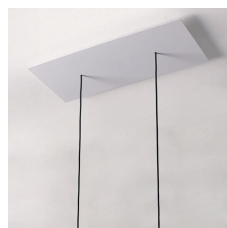

Stick system

Design ABS Studio

Rectangular rosette 48x24x3 cm complete with ballast - 2 Lamps

U0979/2

4,41 lb

.01 Blanco

.02 Negro