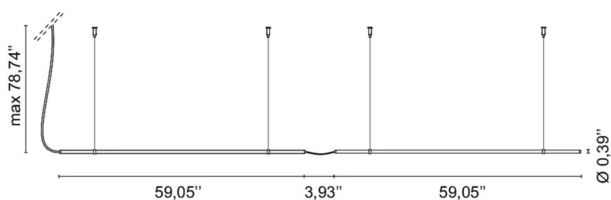

Code **1674**

Typology suspension

IP grade 40

Allimentation 24Vdc

Finishes **.02** ■ Black

Light source  
**/W** 37.5W 4440lm 24V 4000K CRI>90  
**/WW** 37.5W 4050lm 24V 3000K CRI>90  
**/XW** 37.5W 3600lm 24V 2700k CRI>90

Net weight 0,50 Kg

200 cm

## ELEMENTI DI SISTEMA

**0990/100** 1,30 kg

- .01**  White
- .02**  Black
- .85**  Painted silver
- .86**  Painted gold
- .87**  Painted copper
- .88**  Bronze painted

**0990/150** 1,30 kg

- .01**  White
- .02**  Black
- .85**  Painted silver
- .86**  Painted gold
- .87**  Painted copper
- .88**  Bronze painted