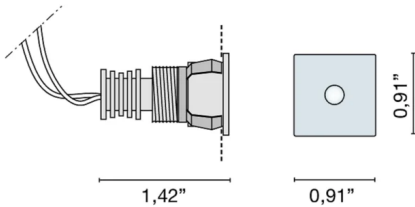

Code	6321
Description	Recessed micro spotlight (IP40) direct light with aluminum square body.
Year of production	2007
Typology	recessed ceiling wall,
Material	aluminium
Light Emission	<i>live</i>
IP grade	IP40
Allimentation	350mA - 2,9Vdc
Finishes	.01 White .32 Satin nickel
Light source	/W 1W 158lm 4000K /WW 1W 150lm 3000K /XW 1W 143lm 2700k
Net weight	0,04 lb
	7,87 inch
	0,79 inch