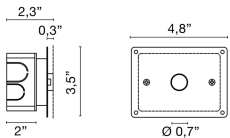

led direct current driver 350mA

0128

0,00 lb