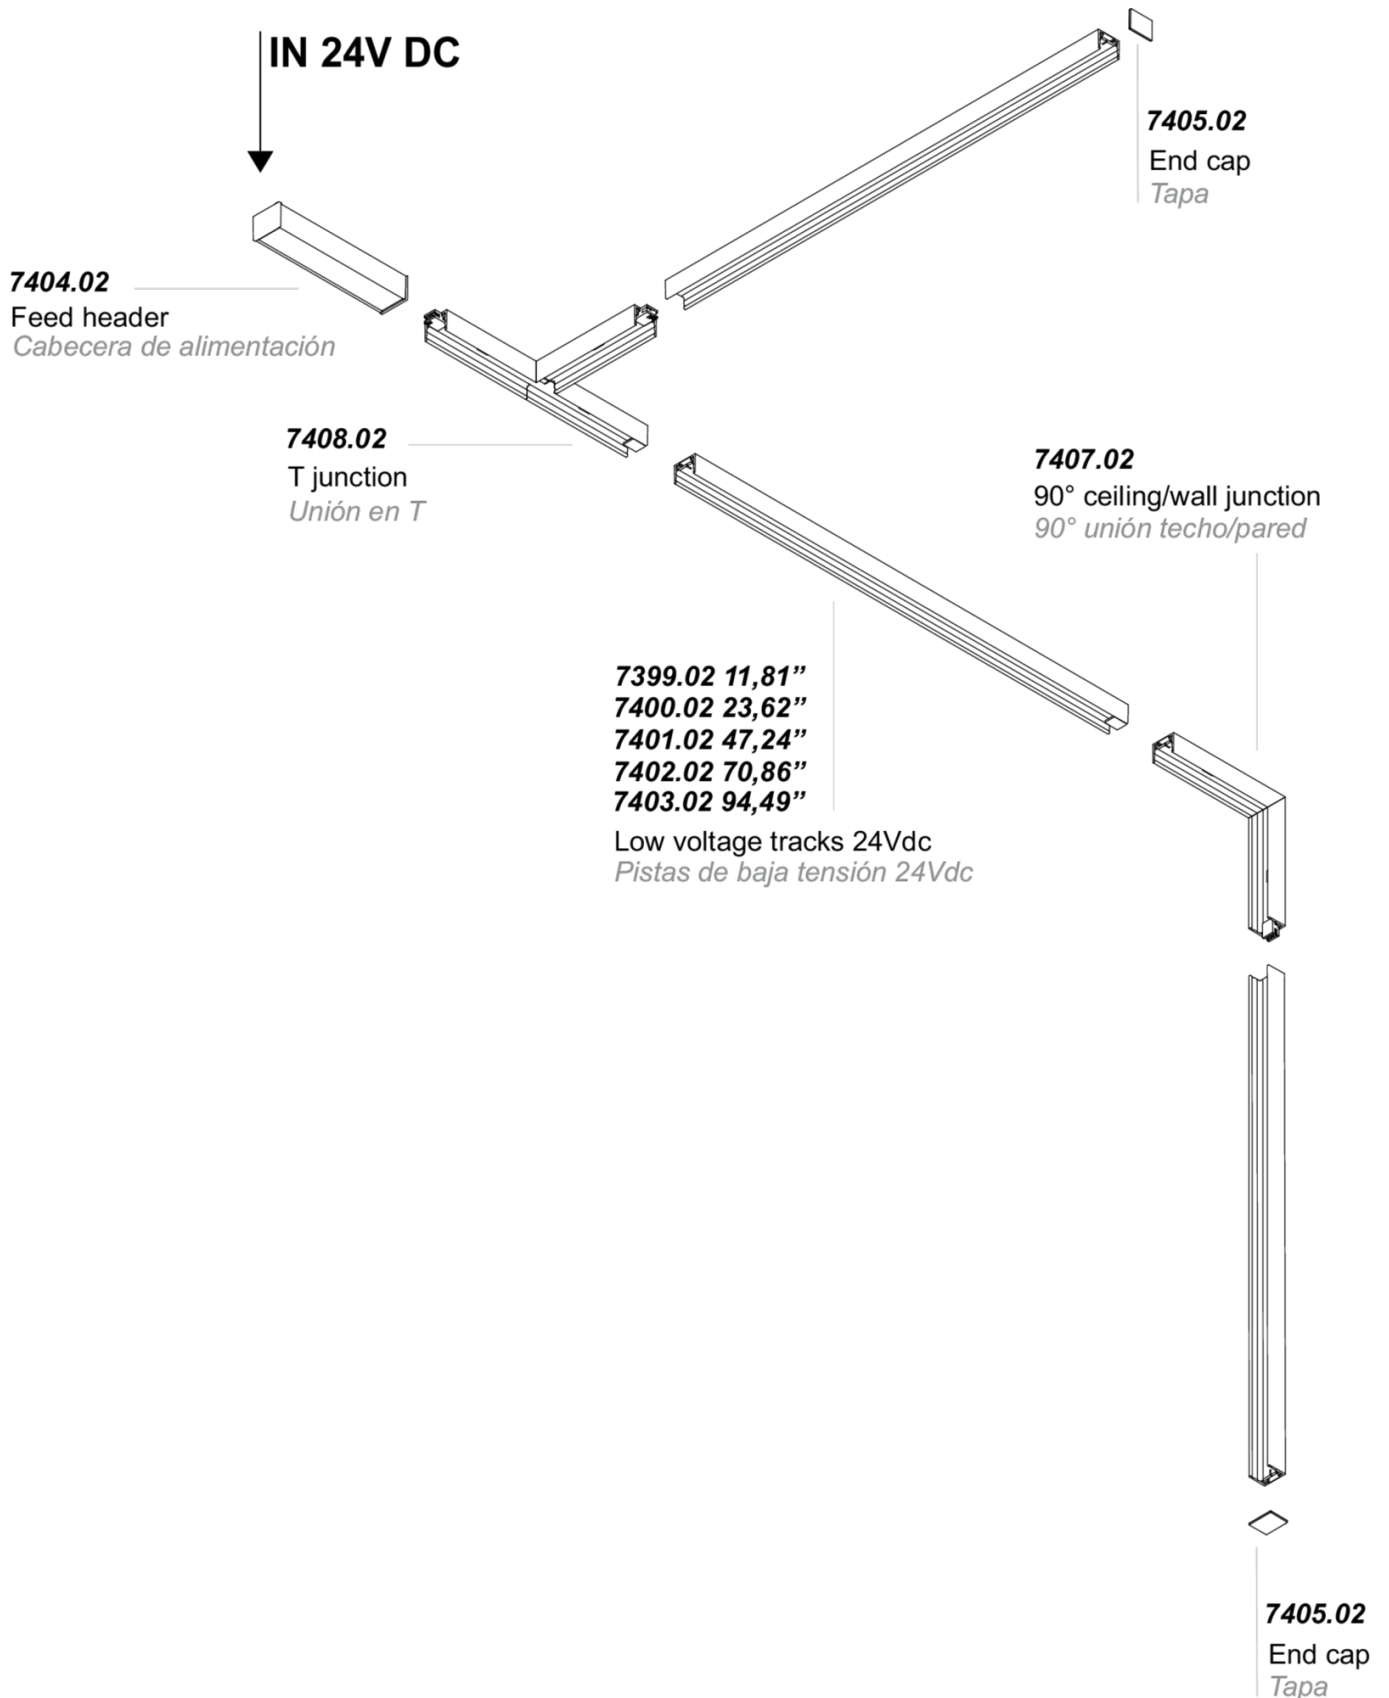

Newton Micro & Mini /Segmento Mini & Dark

Design ABS Studio

III IP40

Code	6725
Description	Direct light line with anti-glare grid with magnetic attachment for installation on Tiny 24V low-voltage electrified track.
Year of production	2022
Typology	
Material	methacrylate/aluminum
Light Emission	<i>live</i>
IP grade	IP20
Allimentation	24Vdc
Finishes	.02 Black
Light source	/WW 4W 120lm 24V 3000K /XW 4W 24V 2700k
Net weight	0,04 lb

Newton Micro & Mini /Segmento Mini & Dark

Design ABS Studio

EXAMPLE OF CONFIGURATION

Newton Micro & Mini /Segmento Mini & Dark

Design ABS Studio

ACCESSORIES

led constant voltage driver 24V 60W

U0160/24

0,00 lb

led constant voltage driver 24V 100W

U0161/24

0,00 lb
