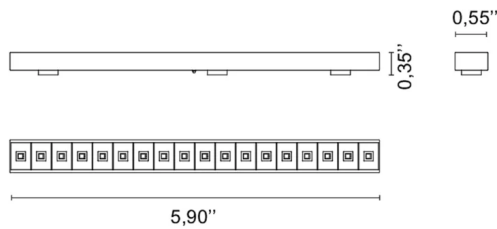

Newton Micro & Mini /Segmento Mini & Dark

Design ABS Studio

III IP40

Code	6725
Description	Direct light line with anti-glare grid with magnetic attachment for installation on Tiny 24V low-voltage electrified track.
Year of production	2022
Typology	
Material	methacrylate/aluminum
Light Emission	<i>live</i>
IP grade	IP20
Allimentation	24Vdc
Finishes	.02 Black
Light source	/WW 4W 120lm 24V 3000K /XW 4W 24V 2700k
Net weight	0,04 lb