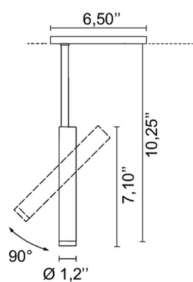

NEWTON SLIM TRACK 48V

Design U.T. EgoLuce

Code	6451
Description	48V track-mounted adjustable spotlight
Year of production	2019
Typology	ceiling track
Material	aluminium
Light Emission	<i>live</i>
IP grade	20
Allimentation	48Vdc
Finishes	.01 White .02 Black
Light source	/W 8.7W 1223lm 48V 4000K CRI>90 /WW 8.7W 1156lm 48V 3000K CRI>90 /XW 8.7W 1106lm 48V 2700k CRI>90
Net weight	0,50 Kg

Glass diffuser - sandblasted Pyrex Frosted Pyrex glass
diffuser for NEWTON SLIM

0265

0,10 Kg

.01  White

.02  Black