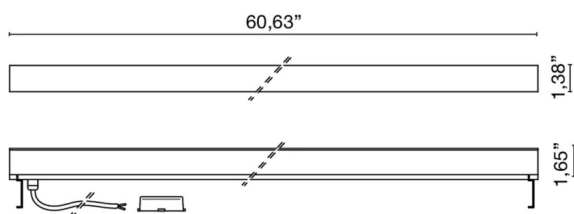

Spooky

Design officinadiarchitettura&design

Code **6419**

Description IP67 walkable modular system for outdoor lighting with transparent coextruded methacrylate body and opal diffusing part, formwork and end caps made of anodized aluminum die with reinforced outdoor anodizing treatment.

Year of production 2013

Typology wall recessed recessed floor

Material methacrylate

Light Emission *live*

IP grade 67

Allimentation 24Vdc

Finishes **.01** White

Light source **/W** 13.4W 1620lm 24V 4000K CRI>90
/WW 13.4W 1620lm 24V 3000K CRI>90

Net weight 5,07 lb

19,69 inch