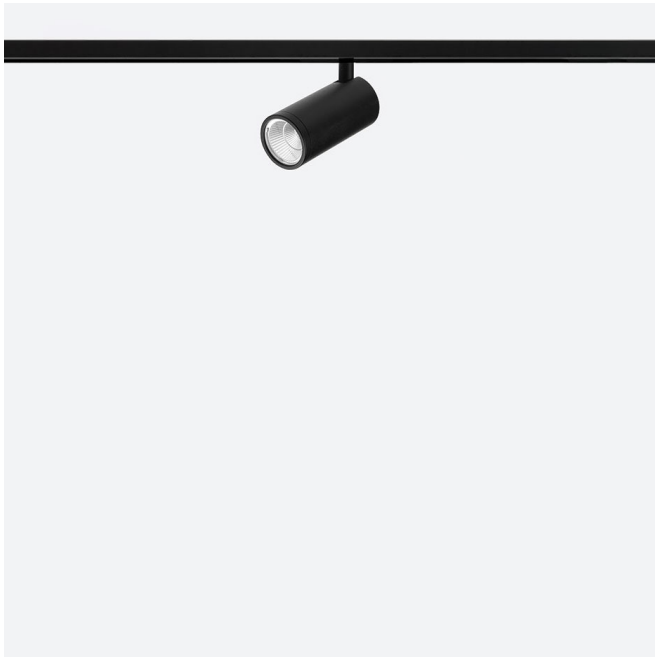

NEWTON TRACK 48V

Design U.T. EgoLuce

Code	6343
Description	48V track-mounted adjustable spotlight
Year of production	2019
Typology	ceiling track
Material	aluminium
Light Emission	<i>live</i>
IP grade	20
Allimentation	48Vdc
Finishes	.01 White .02 Black
Light source	/W 8.7W 1223lm 48V 4000K CRI>90 /WW 8.7W 1156lm 48V 3000K CRI>90 /XW 8.7W 1106lm 48V 2700k CRI>90
Net weight	0,40 Kg

ACCESSORIES

NEWTON TRACK 48V

Design U.T. EgoLuce

Frangiluce - Louvres Lightbreak for Iris

0267

0,10 Kg

.01  White

.02  Black

Anti-glare screen - Anti-glare screen NEWTON anti-glare screen

0274

0,02 Kg

.01  White

.02  Black