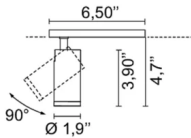

NEWTON TRACK 48V

Design U.T. EgoLuce

Code	6343
Description	48V track-mounted adjustable spotlight
Year of production	2019
Typology	ceiling track
Material	aluminium
Light Emission	<i>live</i>
IP grade	20
Allimentation	48Vdc
Finishes	.01 White .02 Black
Light source	/W 8.7W 1223lm 48V 4000K CRI>90 /WW 8.7W 1156lm 48V 3000K CRI>90 /XW 8.7W 1106lm 48V 2700k CRI>90
Net weight	0,40 Kg