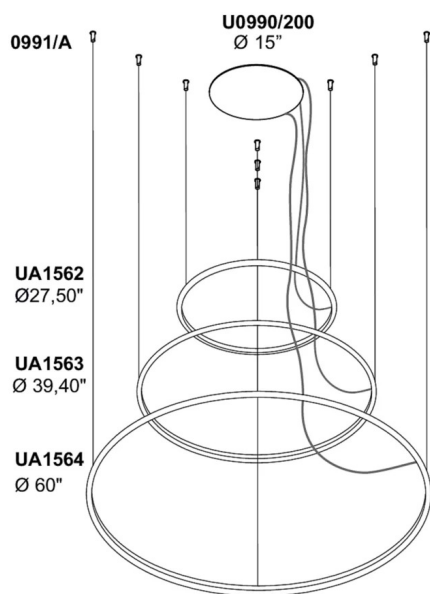

Net weight 16,00 lb

98,43 inch

Lancia Tonda System

Design P. Pepere

SINGLE LAMP CABLE KIT

CABLE KIT FOR 3 LAMPS

Custom size

Table lengths available upon request. Measurements refer to complete fixtures including end caps.