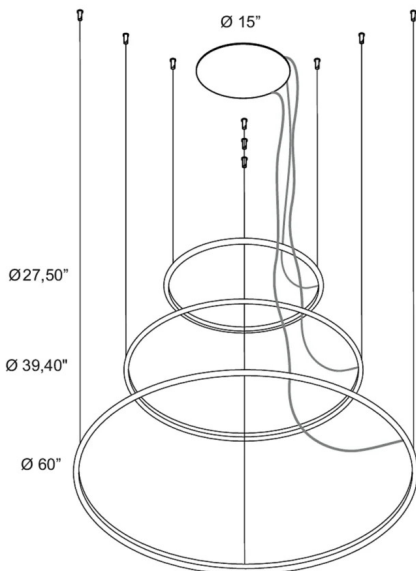

Net weight 16,00 lb

98,43 inch

Lancia Tonda System

Design P. Pepere

SINGLE LAMP CABLE KIT

CABLE KIT FOR 3 LAMPS

Custom size

Table lengths available upon request. Measurements refer to complete fixtures including end caps.