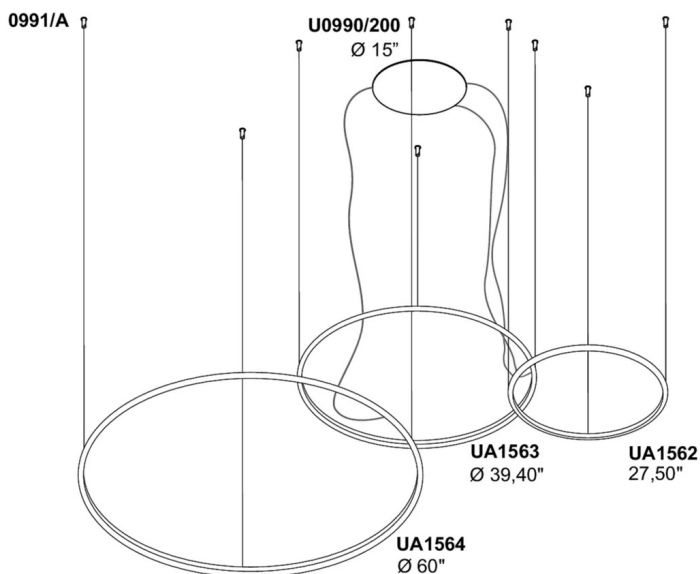

Lancia Tonda System

Design P. Pepere

SINGLE LAMP CABLE KIT