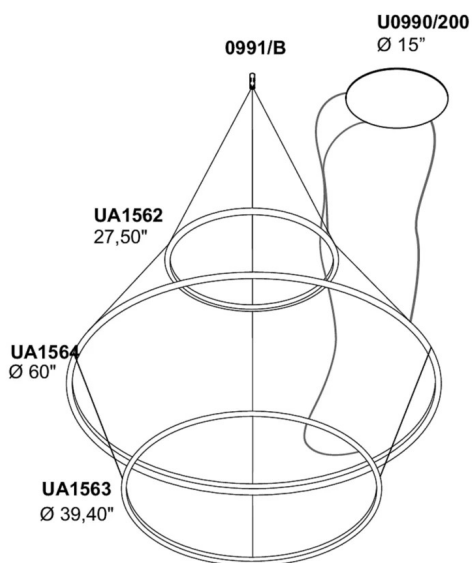

Net weight 16,00 lb

98,43 inch

Lancia Tonda System

Design P. Pepere

SINGLE LAMP CABLE KIT

CABLE KIT FOR 3 LAMPS

Custom size

Table lengths available upon request. Measurements refer to complete fixtures including end caps.