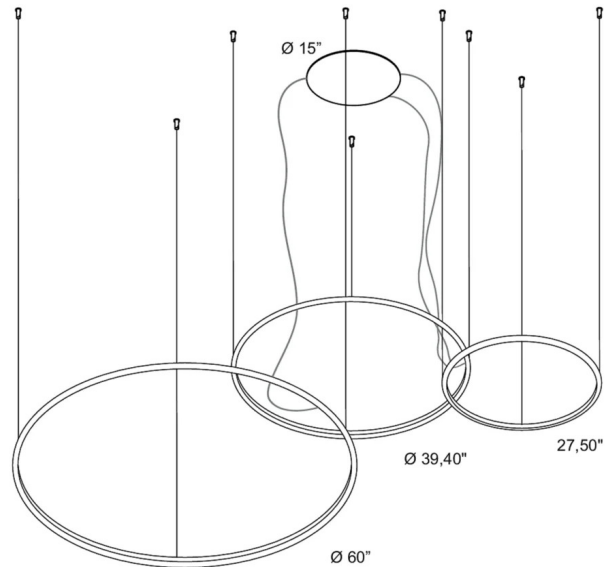

Net weight 16,00 lb

98,43 inch

Lancia Tonda System

Design P. Pepere

SINGLE LAMP CABLE KIT

CABLE KIT FOR 3 LAMPS

Custom size

Table lengths available upon request. Measurements refer to complete fixtures including end caps.