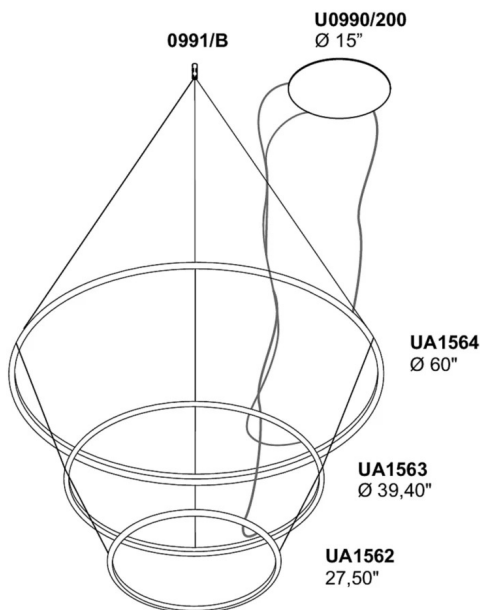

Net weight 16,00 lb

98,43 inch

Lancia Tonda System

Design P. Pepere

SINGLE LAMP CABLE KIT

CABLE KIT FOR 3 LAMPS

Custom size

Table lengths available upon request. Measurements refer to complete fixtures including end caps.