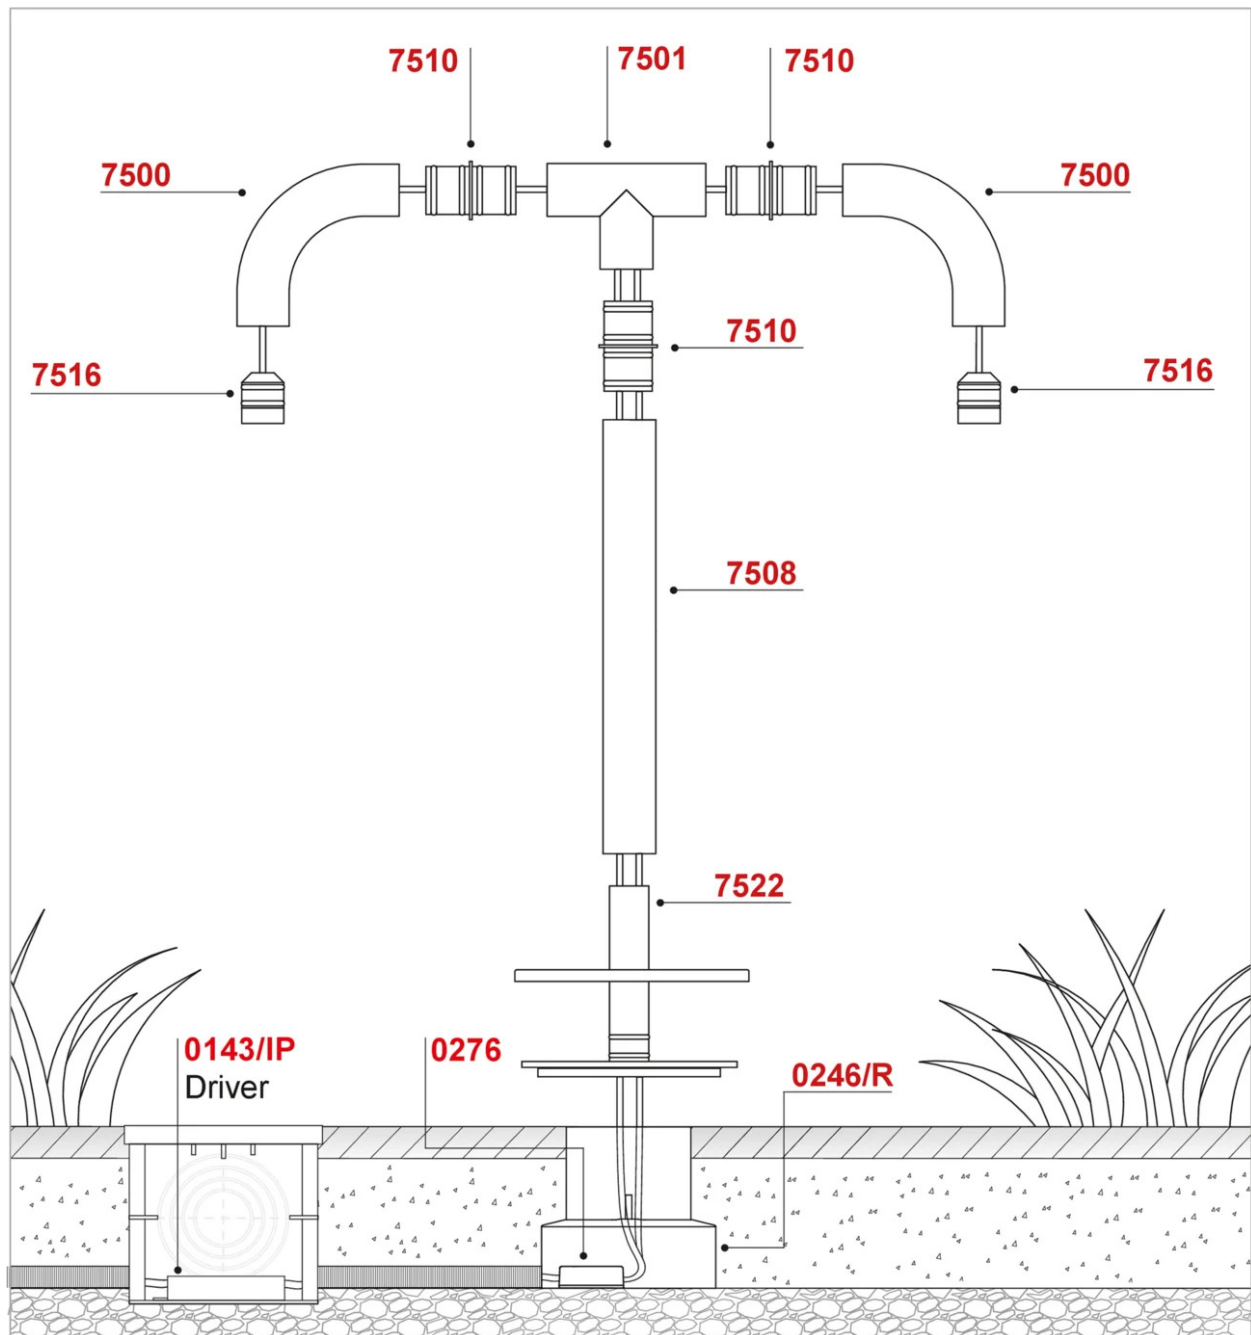

EXAMPLES OF CONFIGURATIONS