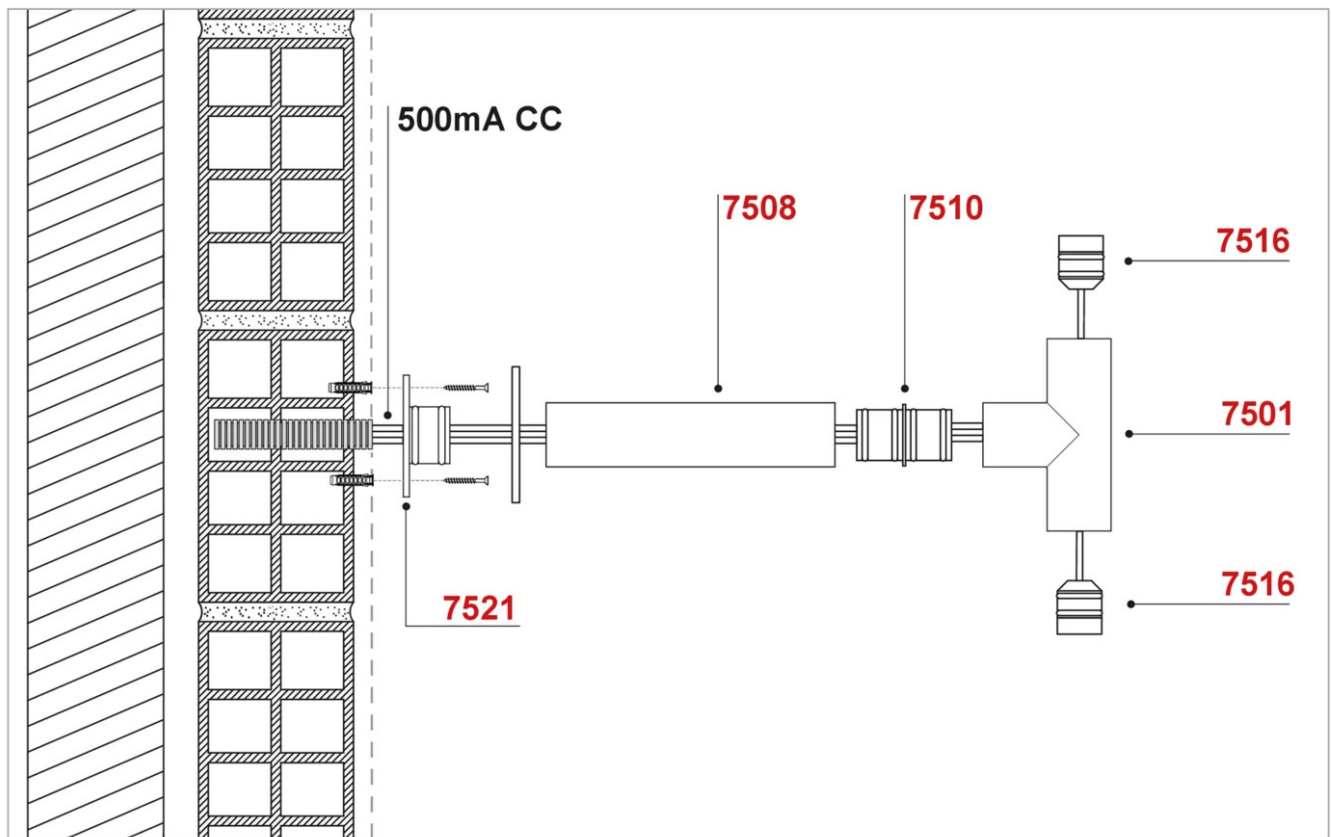

EXAMPLES OF CONFIGURATIONS