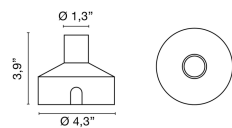

7510 0,06 lb

.02 ■ Black

7521 0,15 lb

.01 ■ White

.02 ■ Black

.33 ▨ Brushed steel

.34 ■ Corten painted

7522 0,00 lb

.01 ■ White

.02 ■ Black

.06 ■ Green

.33 ▨ Brushed steel

.34 ■ Corten painted

ACCESSORIES

Draining formwork

0228/R

0,00 lb