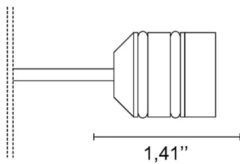

Code	7516
Description	Illuminator for Joy light system IP65 beam aperture 73°
Year of production	2022
Typology	floor, wall ceiling,
Material	STAINLESS AISI 316L/INOX 304
Light Emission	<i>live</i>
IP grade	IP65
Allimentation	500mA -2,9Vdc
Finishes	.45 Anodized aluminum
Light source	/W 1.5W 221lm 4000K CRI>90 /WW 1.5W 210lm 3000K CRI>90 /XW 1.5W 199lm 2700k CRI>90
Net weight	0,18 lb
	19,69 inch
	1,18 inch