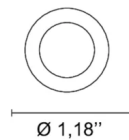

Code	7516
Description	Illuminator for Joy light system IP65 beam aperture 73°
Year of production	2022
Typology	floor, wall ceiling,
Material	STAINLESS AISI 316L/INOX 304
Light Emission	<i>live</i>
IP grade	IP65
Allimentation	500mA -2,9Vdc
Finishes	.45 Anodized aluminum
Light source	/W 1.5W 221lm 4000K CRI>90 /WW 1.5W 210lm 3000K CRI>90 /XW 1.5W 199lm 2700k CRI>90
Net weight	0,18 lb
	19,69 inch
	1,18 inch