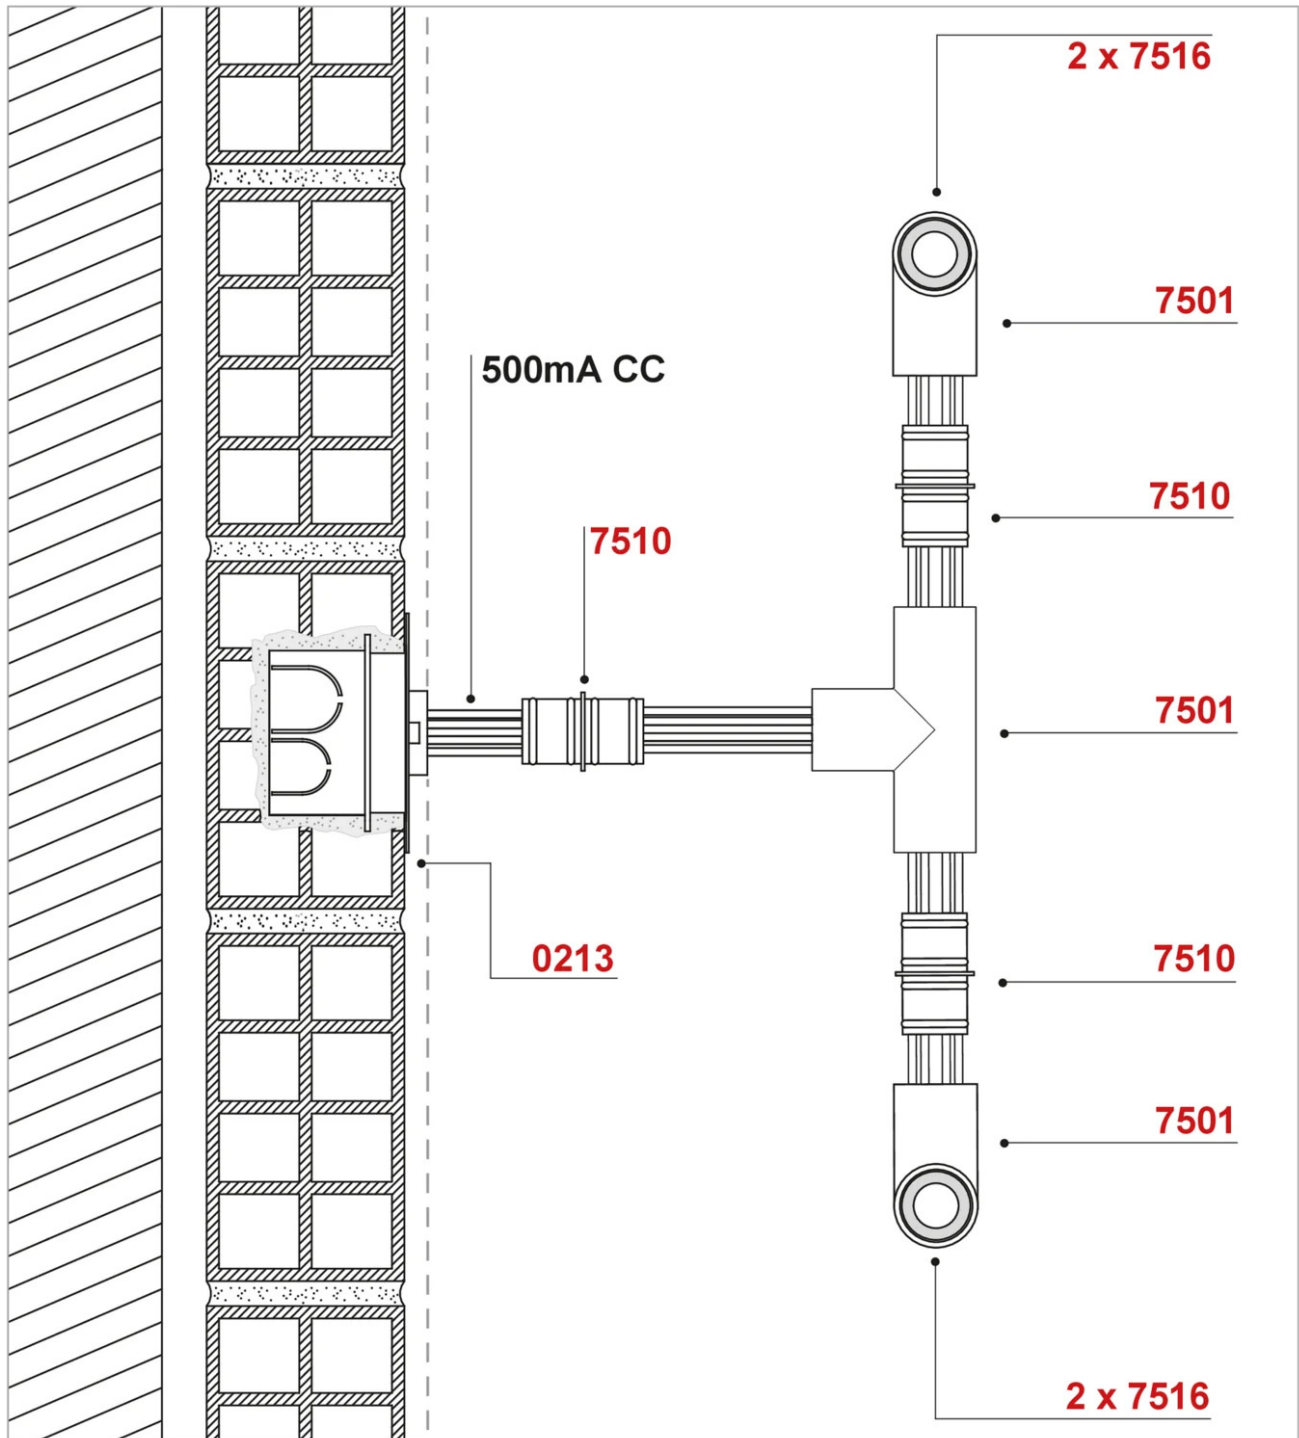

EXAMPLES OF CONFIGURATIONS