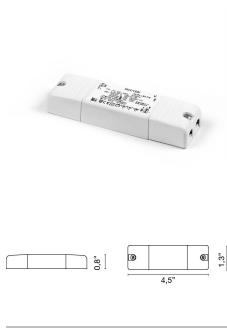

0,00 lb

Box + plate with steel screws

0246/R

0,00 lb

led direct current driver 500mA

0127

0,00 lb

Plastic back case