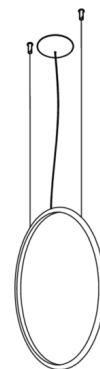

LANCIA TONDA

Design P. Peperè

Code **1562**

Description	Pendant lamp
Year of production	2017
Typology	suspension,
Material	aluminum/polycarbonate
Light Emission	<i>widespread</i>
IP grade	20
Allimentation	24Vdc
Finishes	<ul style="list-style-type: none"> .01 White .02 Black .25 Satin gold .31 Chromed .85 Painted silver .86 Painted gold .87 Painted copper .88 Bronze painted
Light source	<ul style="list-style-type: none"> /W 37.8W 4746lm 24V 4000K CRI>90 /WW 37.8W 4242lm 24V 3000K CRI>90 /XW 37.8W 3969lm 24V 2700k CRI>90
Net weight	1,40 kg
	250 cm

Installabile in verticale
Can be installed vertically

ACCESSORIES

LANCIA TONDA

Design P. Peperè

Single cable connection to ceiling Single cable connection to ceiling

0536

0,09 kg

.01  White

.02  Black

.25  Satin gold

.31  Chromed