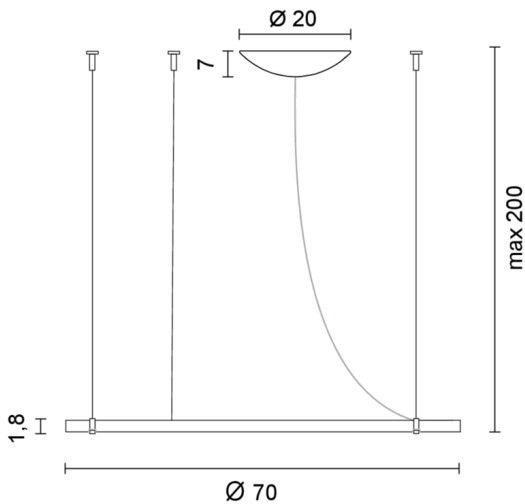

LANCIA TONDA

Design P. Peperè

Code **1562**

Description	Pendant lamp
Year of production	2017
Typology	suspension,
Material	aluminum/polycarbonate
Light Emission	<i>widespread</i>
IP grade	20
Allimentation	24Vdc
Finishes	<ul style="list-style-type: none"> .01 White .02 Black .25 Satin gold .31 Chromed .85 Painted silver .86 Painted gold .87 Painted copper .88 Bronze painted
Light source	<ul style="list-style-type: none"> /W 37.8W 4746lm 24V 4000K CRI>90 /WW 37.8W 4242lm 24V 3000K CRI>90 /XW 37.8W 3969lm 24V 2700k CRI>90
Net weight	1,40 kg
	250 cm

Installabile in verticale
Can be installed vertically

ACCESSORIES

LANCIA TONDA

Design P. Peperè

Single cable connection to ceiling Single cable connection to ceiling

0536

0,09 kg

.01  White