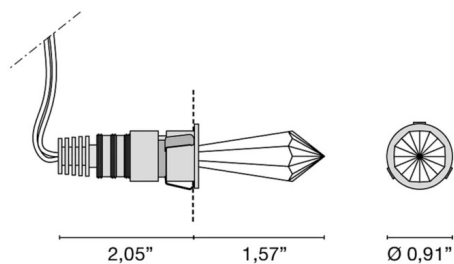

Code	6359
Description	Recessed spotlight (IP44) with diffused light with hand-ground lead crystal diffuser, chrome-plated aluminum flange and anodized aluminum heat sink.
Year of production	2009
Typology	recessed ceiling wall,
Material	aluminum/crystal
Light Emission	<i>live</i>
IP grade	IP44
Allimentation	350mA - 2,9Vdc
Finishes	.50 Crystal
Light source	/W 1W 158lm 4000K /WW 1W 150lm 3000K /XW 1W 143lm 2700k
Net weight	0,09 lb
	7,87 inch
	0,79 inch