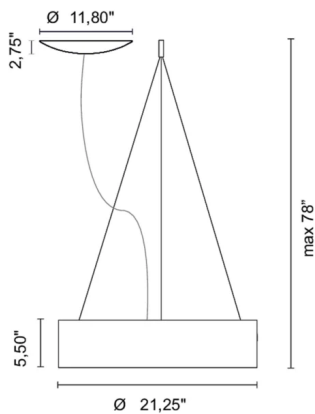

Code **U1572**

Description	Suspension lamp with circular fabric and PVC shade, aluminum frame and opal polycarbonate diffuser. Integrated driver.
Year of production	2019
Typology	suspension,
Material	aluminum/pvc/steel
Light Emission	<i>widespread</i>
IP grade	IP20
Allimentation	120-277V 50/60Hz
Finishes	<b>.01</b> White <b>.02</b> Black
Light source	<b>/W</b> 27W 3390lm 24V 4000K CRI>90 <b>/WW</b> 27W 3030lm 24V 3000K CRI>90 <b>/XW</b> 27W 2835lm 24V 2700k CRI>90
Net weight	3,97 lb
	98,43 inch

## ACCESSORIES

Single cable connection to ceiling

**0536**

0,20 lb

**.01**  White

**.02**  Black

**.25**  Satin gold

**.31**  Chromed