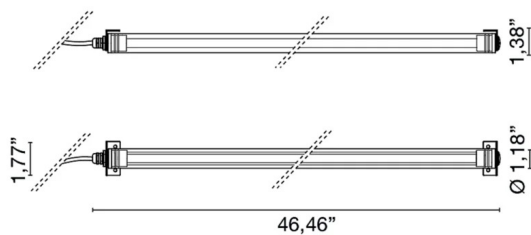

ACCESSORIES