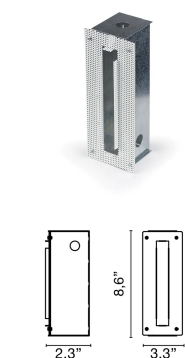

led direct current driver 500mA

0127

0,00 lb