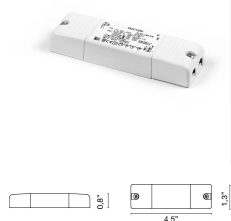

led direct current driver 350mA

0128

0,00 lb