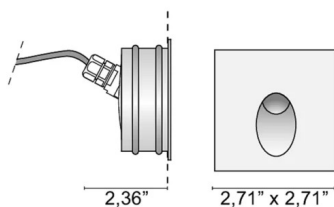

Code **6369**

Description Outdoor recessed spotlight (IP 55) with asymmetrical light in anodized or white painted aluminum with reinforced outdoor finish and neoprene cable

Year of production 2010

Typology wall recessed

Net weight 0,66 lb

11,81 inch

2,36 inch

ACCESSORIES

Wall formwork Wall plastic Box Pear shaped formwork

0232

0,00 lb

Box + plaster kit Box + plaster SLOT