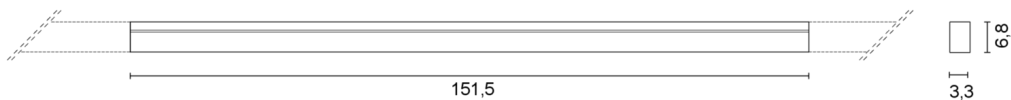

# RAIL SYSTEM

Design ABS Studio

Code	<b>4581</b>
Description	Wall lamp
Year of production	2015
Typology	wall, system,
Material	aluminum/methacrylate
Light Emission	<i>live</i>
IP grade	40
Allimentation	24Vdc
Finishes	<b>.01</b> White
Light source	<b>/W</b> 27W 3390lm 230V 4000K CRI>90 <b>/WW</b> 27W 3030lm 230V 3000K CRI>90 <b>/XW</b> 27W 2835lm 230V 2700k CRI>90
Net weight	1,50 kg

Elementi di giunzione inclusi  
Junction elements included