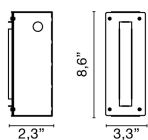

Box + plaster kit Box + plaster SLOT

0249

0,00 Kg

350 mA Driver 1-6 Spot

0125

0,02 Kg

350 mA Driver 1-10 Spot led direct current driver 350mA

0128

0,00 Kg