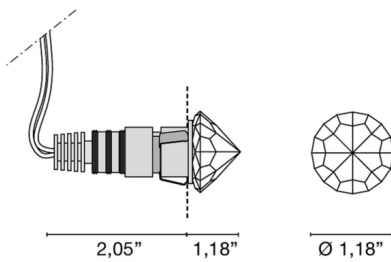

Code	6360
Description	Recessed spotlight (IP44) with diffused light with hand-ground lead crystal diffuser, chrome-plated aluminum flange and anodized aluminum heat sink.
Year of production	2009
Typology	recessed ceiling wall,
Material	aluminum/crystal
Light Emission	<i>live</i>
IP grade	IP44
Allimentation	350mA - 2,9Vdc
Finishes	.50 Crystal
Light source	/W 1W 158lm 4000K /WW 1W 150lm 3000K /XW 1W 143lm 2700k
Net weight	0,07 lb
	7,87 inch
	0,79 inch