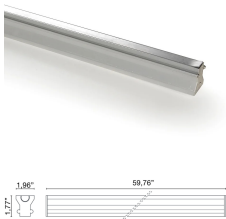

Material methacrylate/aluminum

Light Emission *live*

IP grade 40

Allimentation 24Vdc

Finishes **.01** White

Light source  
**/W** 22.5W 24V 4000K  
**/WW** 22.5W 24V 3000K  
**/XW** 22.5W 24V 2700k

Net weight 3,31 lb

## ACCESSORIES

Formwork 101.8 cm for Linea

**0210\_100**

0,00 lb

Formwork 151.8 cm for Linea

**0210\_150**

0,00 lb

Optional corner profile to facilitate installation in plasterboard