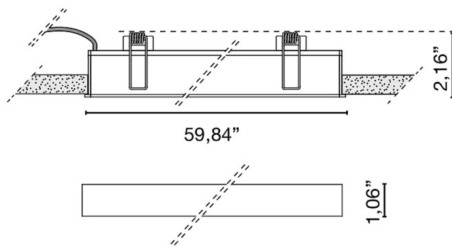

Material methacrylate/aluminum

Light Emission *live*

IP grade 40

Allimentation 24Vdc

Finishes **.01** White

Light source  
**/W** 22.5W 24V 4000K  
**/WW** 22.5W 24V 3000K  
**/XW** 22.5W 24V 2700k

Net weight 3,31 lb

11,81 inch

0,00 inch

## ACCESSORIES

Formwork 101.8 cm for Linea

**0210\_100**

0,00 lb

Formwork 151.8 cm for Linea

**0210\_150**

0,00 lb

Optional corner profile to facilitate installation in plasterboard

### Custom size

Table lengths available upon request. Measurements refer to complete fixtures including end caps.

Ø	watt	2700K (XW)	lm	3000K (WW)	lm	4000K (W)	lm
---	------	------------	----	------------	----	-----------	----