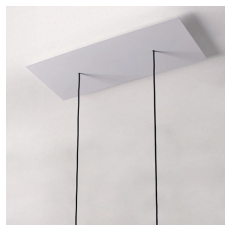

PEVERA SYSTEM

Design Mati

Code	1569
Description	Pendant lamp
Year of production	2017
Typology	suspension system
Material	aluminum/wood
Light Emission	<i>live</i>
IP grade	20
Allimentation	350mA - 18V dc
Finishes	.01 White .02 Black .05 Red
Light source	/W 6W 966lm 4000K /WW 6W 910lm 3000K /XW 6W 873lm 2700k
Net weight	0,70 Kg
	1.000 cm

ELEMENTI DI SISTEMA

0556	1,20 kg
.01	White
.02	Black
.05	Red

0557	0,50 kg
.01	White
.02	Black

0979/2	2,00 kg
.01	White
.02	Black

0979/4 0,00 kg

.01 White

.02 Black

Round ceiling rose diameter 35 cm complete with ballast - 3 Lamps

U0980/3 1,20 kg

.01 White

.02 Black

Round ceiling rose diameter 45 cm complete with ballast - 5 Lamps

U0980/5 2,40 kg

.01 White

.02 Black

0535 0,00 kg