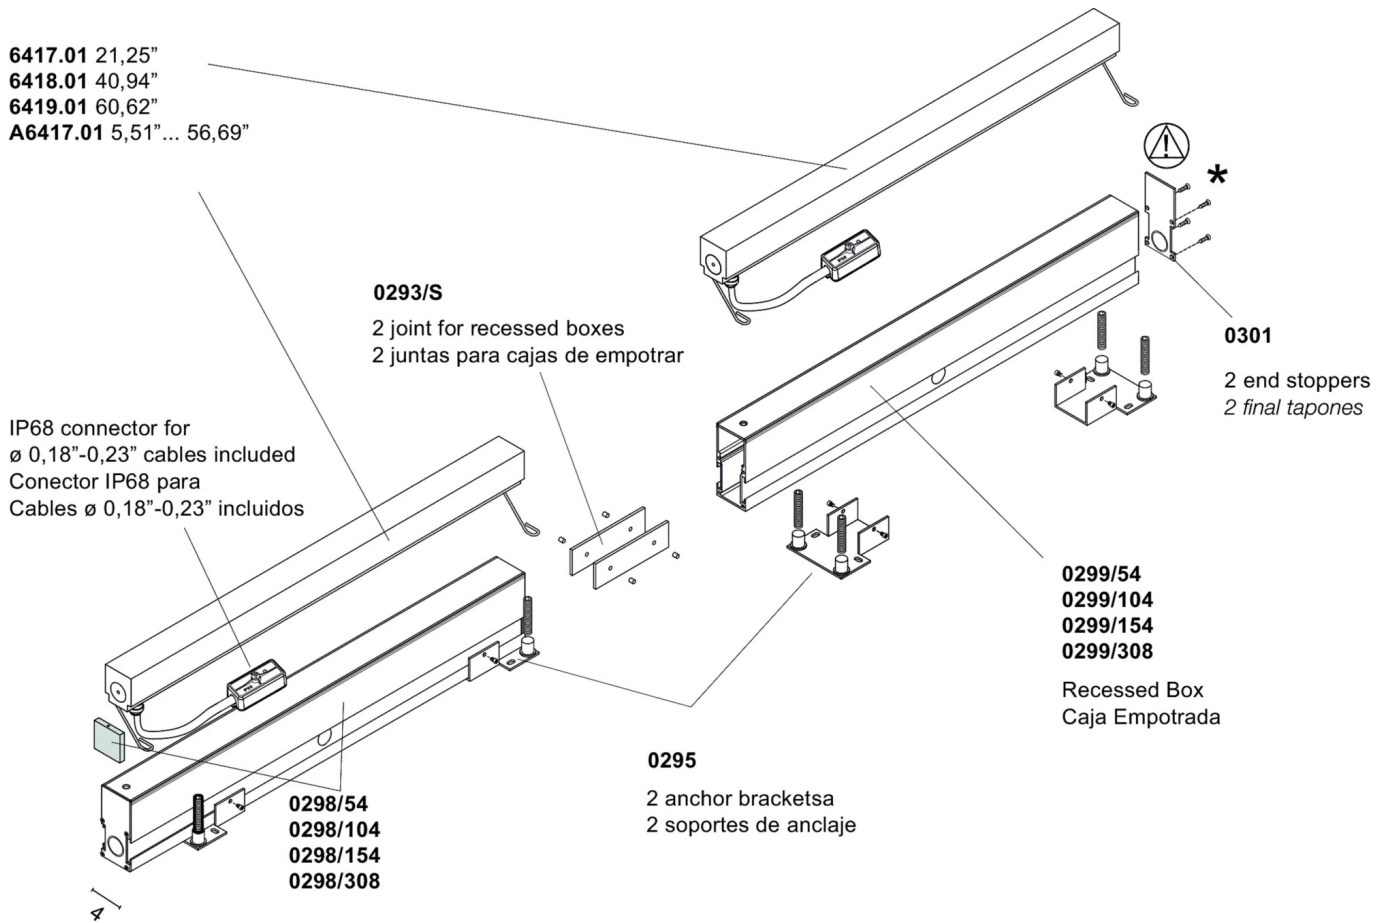

Spooky

Design ABS Studio

Code **6418**

Description IP67 walkable modular system for outdoor lighting with transparent coextruded methacrylate body and opal diffusing part, formwork and end caps made of anodized aluminum die with reinforced outdoor anodizing treatment.

Net weight 3,53 lb

19,69 inch

EXAMPLE OF CONFIGURATION

Starting recessed box with element for lamp maintenance.
 Caja de empotrar de arranque con elemento para el mantenimiento de la lámpara.

* The end stopper is included in the starting box. *El tope final está incluido en la caja de inicio.*

ELEMENTI DI SISTEMA

0298 0,00 lb

0299 0,00 lb

0295

0,00 lb

0293/S

0,00 lb

0301

U0161/24

0,00 lb

Custom size

Table lengths available upon request. Measurements refer to complete fixtures including end caps.

inches	Ø	watt	3000K (WW)	lm	4000K (W)	lm
5,51"	0,00"	1 W	A6417.01/14/WW	102	A6417.01/14/W	108
44,88"	0,00"	10.6 W	A6417.01/114/WW	1122	A6417.01/114/W	1188
48,82"	0,00"	11.5 W	A6417.01/124/WW	1224	A6417.01/124/W	1296
52,76"	0,00"	12.5 W	A6417.01/134/WW	1326	A6417.01/134/W	1404
56,69"	0,00"	13.4 W	A6417.01/144/WW	1428	A6417.01/144/W	1512
9,45"	0,00"	1.9 W	A6417.01/24/WW	204	A6417.01/24/W	216
13,39"	0,00"	2.9 W	A6417.01/34/WW	306	A6417.01/34/W	324
17,32"	0,00"	3.8 W	A6417.01/44/WW	408	A6417.01/44/W	432
25,20"	0,00"	5.8 W	A6417.01/64/WW	612	A6417.01/64/W	648
29,13"	0,00"	6.7 W	A6417.01/74/WW	714	A6417.01/74/W	756