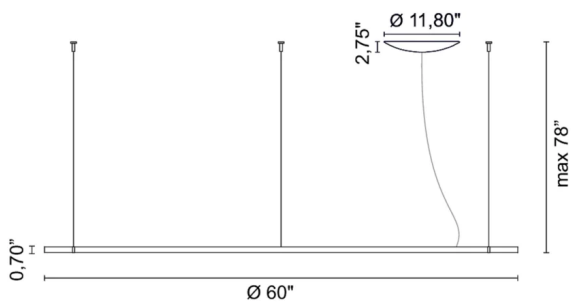

# Lancia Tonda

Design P. Peperè

Code **U1564**

Description Diffused-light pendant lamp with calendered aluminum die-cast body, opal polycarbonate diffuser, 250cm coaxial cable, mounting kit and ceiling rose with driver included.

Year of production 2017

Typology suspension,

Material aluminum/polycarbonate

Light Emission *widespread*

IP grade IP20

Allimentation 120-277V 50/60Hz

Finishes

- .01** White
- .02** Black
- .85** Painted silver
- .86** Painted gold
- .87** Painted copper
- .88** Bronze painted

Light source

- /W** 81W 10170lm 24V 4000K CRI>90
- /WW** 81W 9090lm 24V 3000K CRI>90
- /XW** 81W 8505lm 24V 2700k CRI>90

Net weight 5,51 lb

98,43 inch