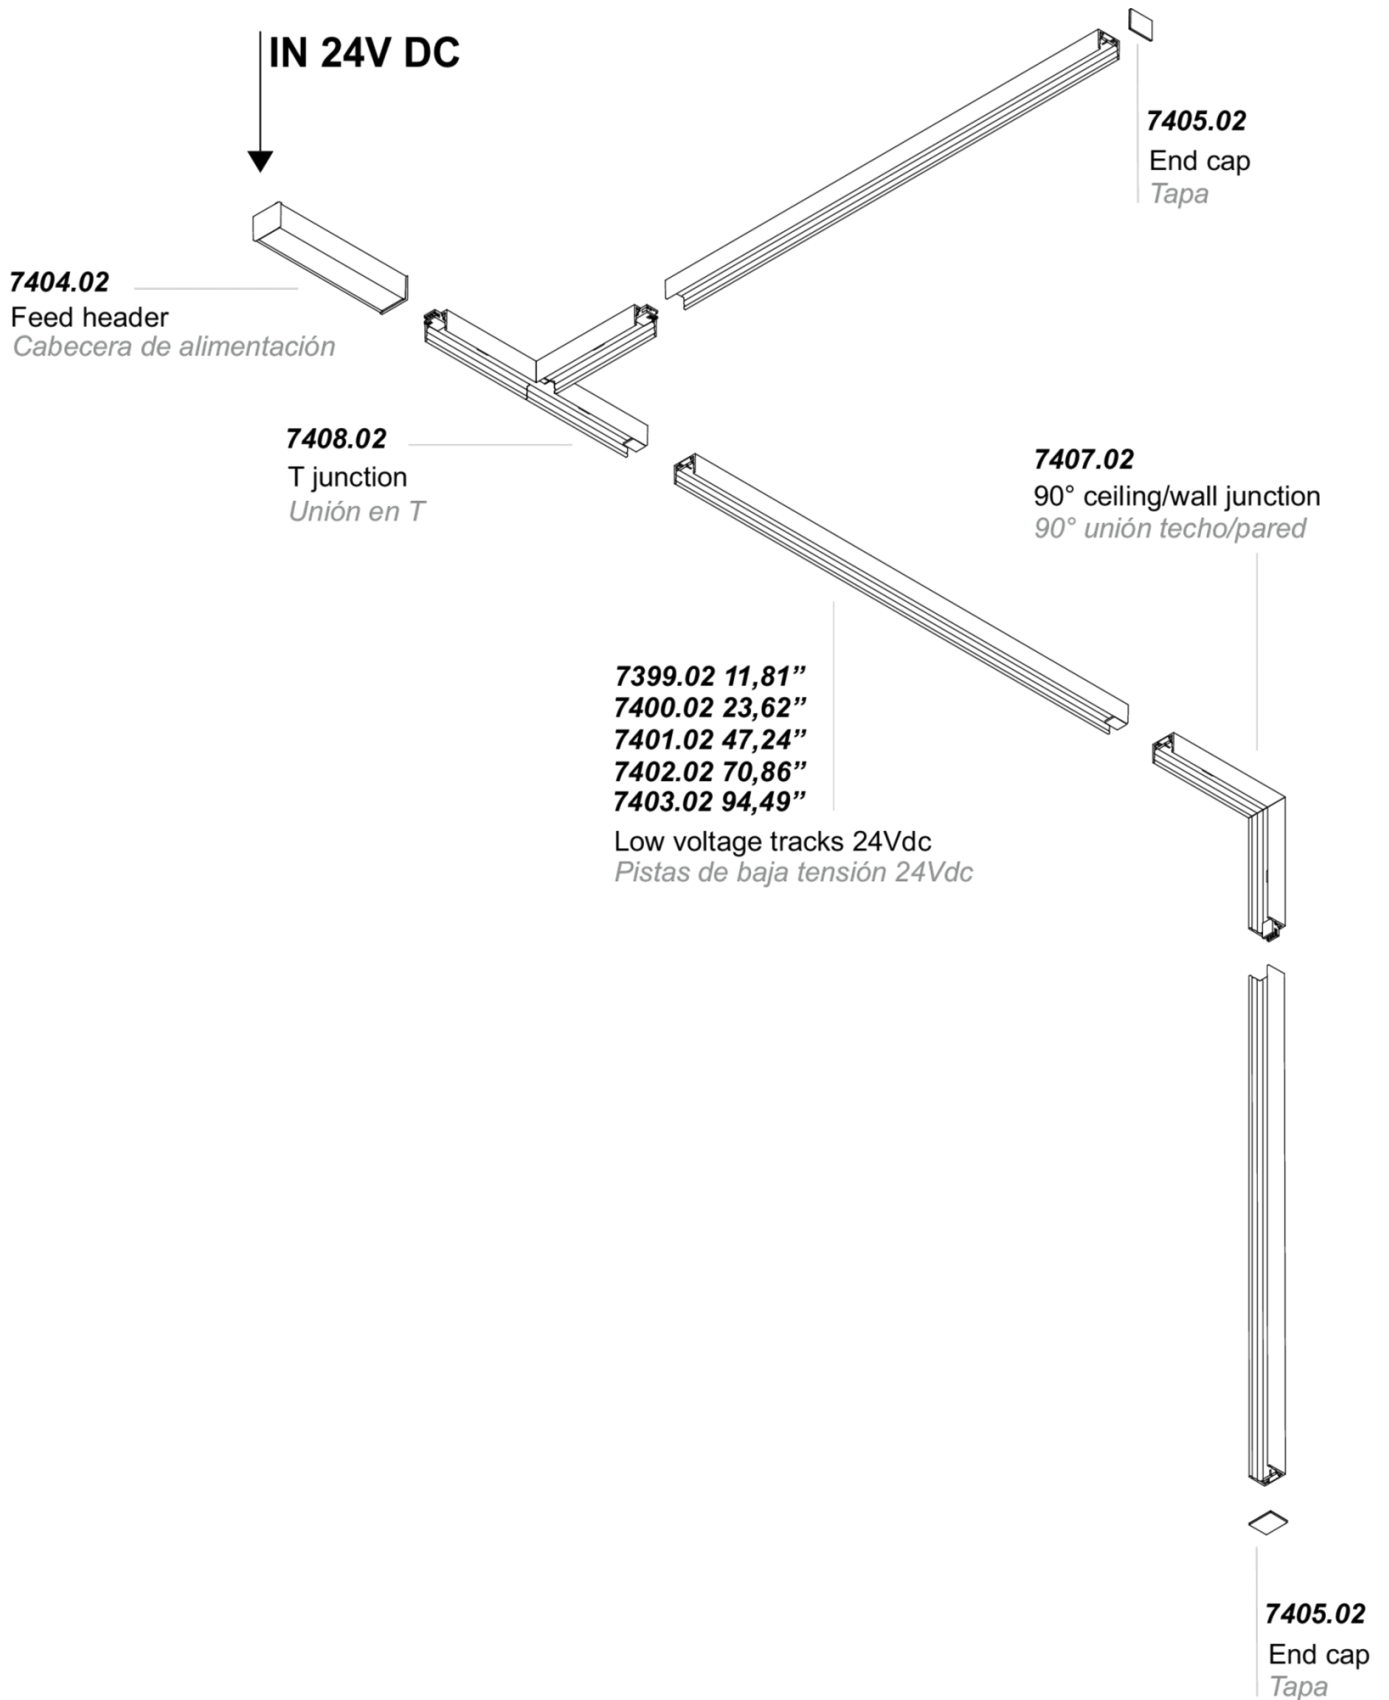

Tiny - track 24V

Design ABS Studio

EXAMPLE OF CONFIGURATION