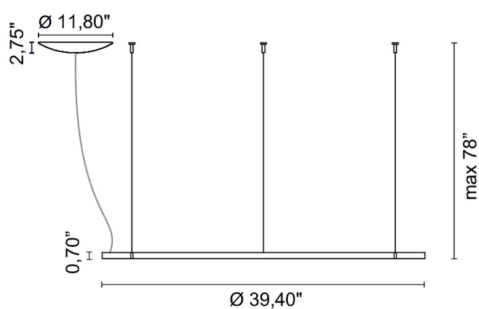

**.86**  Painted gold

**.87**  Painted copper

**.88**  Bronze painted

Light source

**/W** 54W 6780lm 24V 4000K CRI>90

**/WW** 54W 6060lm 24V 3000K CRI>90

**/XW** 54W 5670lm 24V 2700k CRI>90

Net weight

3,75 lb

98,43 inch