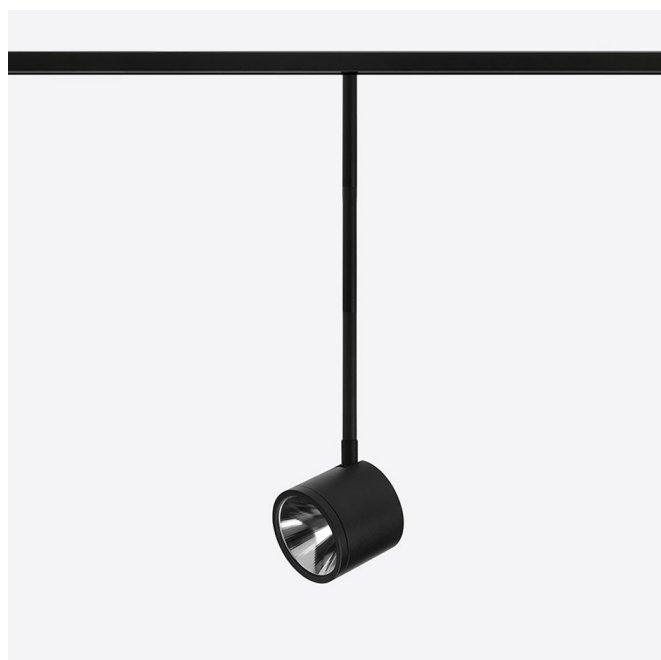

# NEWTON FLAT TRACK 48V

Design U.T. EgoLuce

Code	<b>6450</b>
Description	48V track-mounted adjustable spotlight
Year of production	2019
Typology	ceiling track
Material	aluminium
Light Emission	<i>live</i>
IP grade	20
Allimentation	48Vdc
Finishes	<b>.01</b>  White <b>.02</b>  Black
Light source	<b>/W</b> 8.7W 1223lm 48V 4000K CRI>90 <b>/WW</b> 8.7W 1156lm 48V 3000K CRI>90 <b>/XW</b> 8.7W 1106lm 48V 2700k CRI>90
Net weight	0,70 Kg

# NEWTON FLAT TRACK 48V

Design U.T. Egoluce

Decorative parabola Decorative dish for NEWTON FLAT

**0264**

0,10 Kg

**.01**  White

**.02**  Black