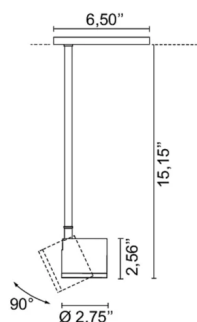

# NEWTON FLAT TRACK 48V

Design U.T. EgoLuce

Code	<b>6450</b>
Description	48V track-mounted adjustable spotlight
Year of production	2019
Typology	ceiling track
Material	aluminium
Light Emission	<i>live</i>
IP grade	20
Allimentation	48Vdc
Finishes	<b>.01</b>  White <b>.02</b>  Black
Light source	<b>/W</b> 8.7W 1223lm 48V 4000K CRI>90 <b>/WW</b> 8.7W 1156lm 48V 3000K CRI>90 <b>/XW</b> 8.7W 1106lm 48V 2700k CRI>90
Net weight	0,70 Kg

# NEWTON FLAT TRACK 48V

Design U.T. Egoluce

Decorative parabola Decorative dish for NEWTON FLAT

**0264**

0,10 Kg

**.01**  White

**.02**  Black