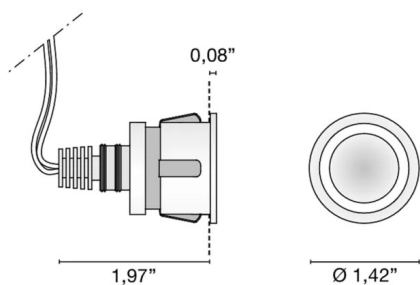

Code	6391
Description	Recessed (IP44) direct/diffuse spotlight with anodized aluminum body and satin methacrylate diffuser.
Year of production	2012
Typology	recessed ceiling wall,
Material	aluminium
Light Emission	<i>direct/broadcast</i>
IP grade	IP44
Allimentation	350mA - 2,9Vdc
Finishes	.01 White
Light source	/W 1.5W 221lm 4000K /WW 1.5W 210lm 3000K /XW 1.5W 199lm 2700k
Net weight	0,09 lb
	7,87 inch
	1,18 inch