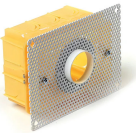

Code	6391
Description	Recessed (IP44) direct/diffuse spotlight with anodized aluminum body and satin methacrylate diffuser.
Year of production	2012
Typology	recessed ceiling wall,
Material	aluminium
Light Emission	<i>direct/broadcast</i>
IP grade	IP44
Allimentation	350mA - 2,9Vdc
Finishes	.01 White
Light source	/W 1.5W 221lm 4000K /WW 1.5W 210lm 3000K /XW 1.5W 199lm 2700k
Net weight	0,09 lb
	7,87 inch
	1,18 inch

ACCESSORIES

Plastic back case

0216

0,00 lb

Kit: box + perforated plaster

0213

0,00 lb

led direct current driver 500mA