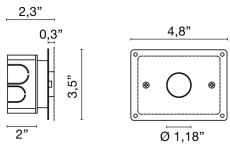

led direct current driver 500mA

0127

0,00 lb