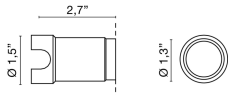

Plastic back case

0216

0,00 lb

Kit: box + perforated plaster

0213

0,00 lb