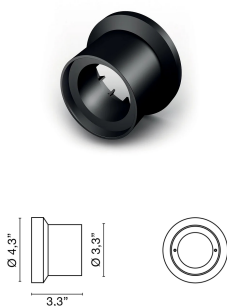

Code	<b>6371</b>
Description	IP67 outdoor walkable recessed spotlight with AISI 316L stainless steel flange and aluminum heat sink, equipped with clear safety glass and 30 cm neoprene cable.
Year of production	2010
Typology	recessed ceiling wall floor,
Material	INOX AISI 316L
Light Emission	<i>live</i>
IP grade	IP67
Allimentation	500mA - 8,7Vdc
Finishes	<b>.33</b> Brushed steel
Light source	<b>/W</b> 4.5W 663lm 4000K <b>/WW</b> 4.5W 630lm 3000K <b>/XW</b> 4.5W 597lm 2700k
Net weight	0,88 lb
	11,81 inch
	3,35 inch

## ACCESSORIES

Kit: Tris drainage formwork + IP connector

**0231**

0,00 lb

Wall formwork

**0235**

0,00 lb

Drywall spring for TRIS