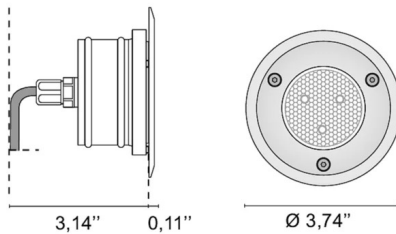

Code	<b>6371</b>
Description	IP67 outdoor walkable recessed spotlight with AISI 316L stainless steel flange and aluminum heat sink, equipped with clear safety glass and 30 cm neoprene cable.
Year of production	2010
Typology	recessed ceiling wall floor,
Material	INOX AISI 316L
Light Emission	<i>live</i>
IP grade	IP67
Allimentation	500mA - 8,7Vdc
Finishes	<b>.33</b> Brushed steel
Light source	<b>/W</b> 4.5W 663lm 4000K <b>/WW</b> 4.5W 630lm 3000K <b>/XW</b> 4.5W 597lm 2700k
Net weight	0,88 lb
	11,81 inch
	3,35 inch