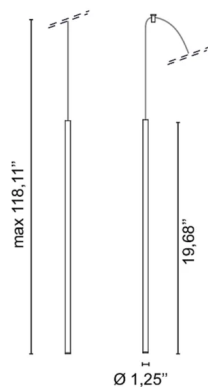

.25  Satin gold

Light source

/W 5,9W 1060lm 17V 4000K CRI>90

/WW 5,9W 1030lm 17V 3000K CRI>90

/XW 5,9W 969lm 17V 2700k CRI>90

Net weight

1,98 lb

98,43 inch

0,00 lb

.01 White

.02 Black

Round rosette diameter 20 cm complete with ballast - 2 Lamps

U0557/2

1,10 lb

.01 White

.02 Black

Round rosette diameter 38 cm complete with ballast - 3 Lamps

U0557/3

3,75 lb

.01 White

.02 Black

Round rosette diameter 38 cm complete with ballast - 4-6 Lamps

U0557/6

3,97 lb

.02  Black

Round rosette diameter 35 cm complete with ballast - 3 Lamps

U0980/3

2,65 lb

.01  White

.02  Black

Round rosette diameter 45 cm complete with ballast - 5 Lamps

U0980/5