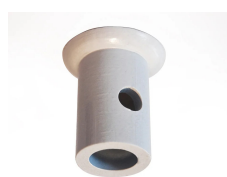

ACCESSORIES

Decentralizing diverter

0612

0,07 lb

.01 White

.02 Black