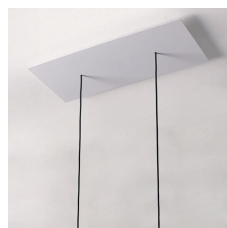

Stick system

Design ABS Studio

Rectangular rosette 48x24x3 cm complete with ballast - 2 Lamps

U0979/2

4,41 lb

.01 White

.02 Black