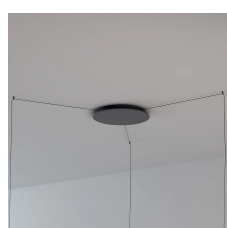

Stick system

Design ABS Studio

Code

U1580

Description

Suspension system featuring high direct and punctual light efficiency with brass body, internal aluminum heat sink, 48-degree optical aperture and power cord

0,00 lb

.01 White

.02 Black

Round rosette diameter 20 cm complete with ballast - 2 Lamps

U0557/2

1,10 lb

.01 White

.02 Black