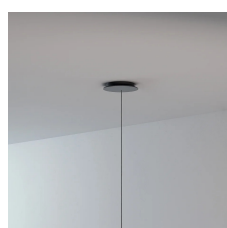

Stick system

Design ABS Studio

Code

U1580

Description

Suspension system featuring high direct and punctual light efficiency with brass body, internal aluminum heat sink, 48-degree optical aperture and power cord

ELEMENTI DI SISTEMA

Plasterboard rosette without cable with ballast - 1 lamp

U0970

0,44 lb

.01 White

.02 Black

Round rosette diameter 20 cm complete with ballast - 1 Lamp

U0557/1