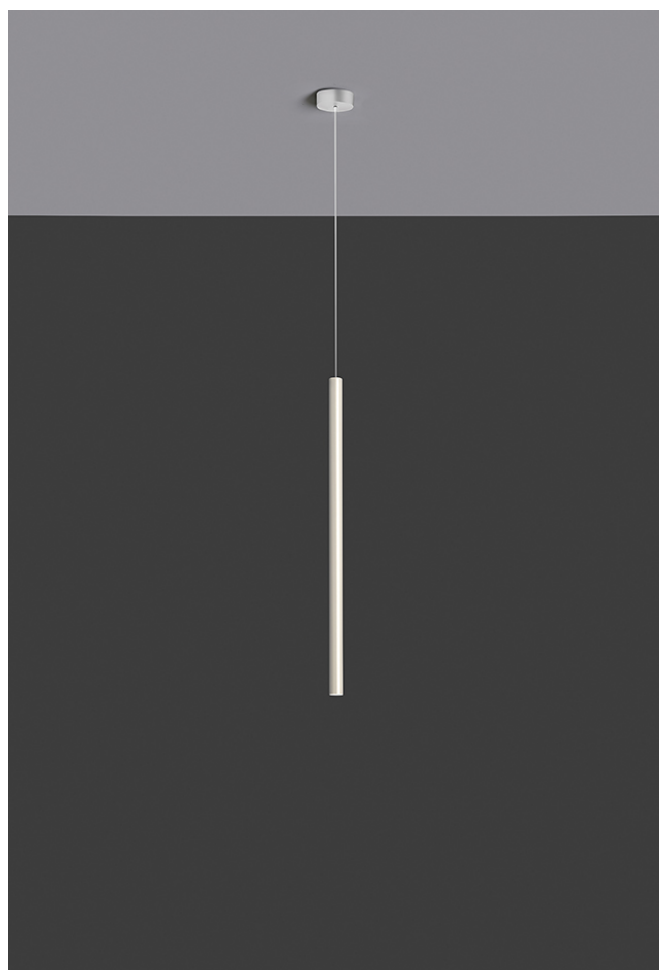

Stick system

Design ABS Studio

Code

U1580

Description

Suspension system featuring high direct and punctual light efficiency with brass body, internal aluminum heat sink, 48-degree optical aperture and power cord

.25  Satin gold

Light source

/W 5,9W 1060lm 17V 4000K CRI>90

/WW 5,9W 1030lm 17V 3000K CRI>90

/XW 5,9W 969lm 17V 2700k CRI>90

Net weight

1,98 lb

98,43 inch

ELEMENTI DI SISTEMA

Plasterboard rosette without cable with ballast - 1 lamp

U0970

0,44 lb

.01 White

.02 Black

Round rosette diameter 20 cm complete with ballast - 1 Lamp

U0557/1

0,00 lb

.01 White

.02 Black

Round rosette diameter 20 cm complete with ballast - 2 Lamps

U0557/2

1,10 lb

.01 White

.02 Black