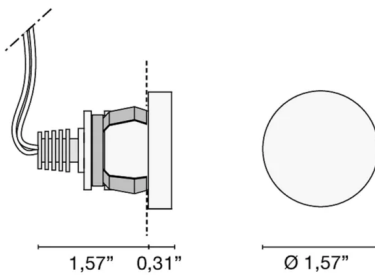

Code	<b>6354</b>
Description	Recessed spotlight (IP44) with diffused light and square diffuser made of frosted and painted methacrylate.
Year of production	2008
Typology	recessed ceiling wall
Material	methacrylate/aluminum
Light Emission	<i>live</i>
IP grade	44
Allimentation	350mA - 2,9Vdc
Finishes	<b>.01</b>  White
Light source	<b>/W</b> 1W 158lm 4000K <b>/WW</b> 1W 150lm 3000K <b>/XW</b> 1W 143lm 2700k
Net weight	0,11 lb
	7,87 inch
	1,18 inch