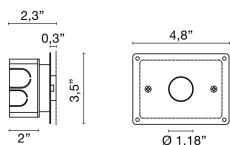

350 mA Driver 1-10 Spot led direct current driver 350mA

0128

0,00 lb