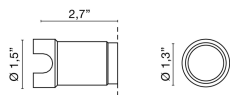

Plastic Plastic Box Plastic back case

0216

0,00 lb

Kit: box + perforated plaster Kit: box + perforated plaster
Kit: box + perforated plaster

0213

0,00 lb