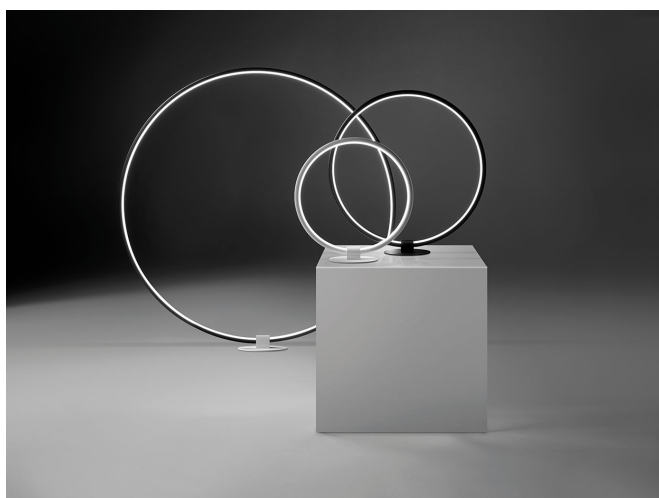

# Lancia Tonda

Design P. Peperè

Code

**U3514**

Description Floor lamp providing diffused light with extruded calendered aluminum body, opal polycarbonate diffuser and PUSH dimmer on cable.

Year of production 2019

Typology floor,

Material aluminum/polycarbonate

Light Emission *widespread*

IP grade IP20

Allimentation 120-277V 50/60Hz

Finishes **.01** White  
**.02** Black

Light source **/W** 29W 3240lm 24V 4000K CRI>90  
**/WW** 29W 3060lm 24V 3000K CRI>90  
**/XW** 29W 2880lm 24V 2700k CRI>90