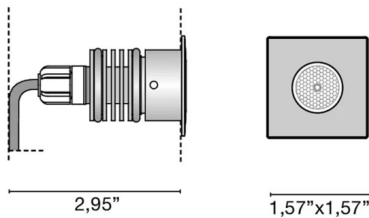

# Zeppelin 25 Plus

Design ABS Studio

Code	<b>6394</b>
Description	IP67 walkable recessed spotlight with AISI 316L stainless steel square flange, aluminum heat sink and 30 cm neoprene cable.
Year of production	2012
Typology	recessed ceiling wall floor,
Material	INOX AISI 316L
Light Emission	<i>live</i>
IP grade	IP67
Allimentation	500mA - 2,9Vdc
Finishes	<b>.33</b> Brushed steel
Light source	<b>/W</b> 1.5W 221lm 4000K <b>/WW</b> 1.5W 210lm 3000K <b>/XW</b> 1.5W 199lm 2700k
Net weight	0,22 lb
	11,81 inch
	1,26 inch