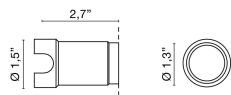

# Zeppelin 25 Plus

Design ABS Studio

Plastic back case

**0216**

0,00 lb

Kit: Drainage formwork + IP connector

**0220**

0,00 lb