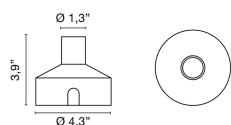

# Zeppelin 25 Plus

Design ABS Studio

Plastic back case

**0216**

0,00 lb

Kit: Drainage formwork + IP connector

**0220**

0,00 lb